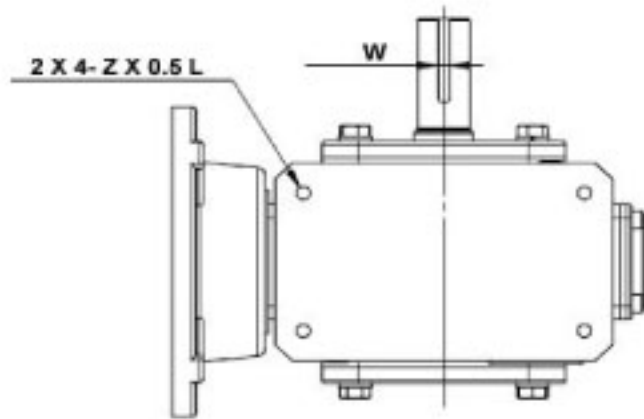

SURPLUS CENTER

800-488-3407
 www.surpluscenter.com
 1015 West "O" St.
 LINCOLN, NE 68528

WorldWide Gear Reducers Left Output 325 Series

* Fill in with any ratios

A	AB	AC	B	BB	BD	BE	CC	F	H	LL	N	Z
12.59	7.244	9.016	11.014	7.059	5.748	4	3.25	7.5	9.375	3.5	3.25	7/16-14 UNC

Flange						Input Bore		Output Shaft			Oil (oz.)
LA	LB	LC	LD	LE	Z1	U	T*V	L1	S	W*Y	
7.25	8.5	9	2.559	0.197	0.551	1.125	1/4*1/8	2.438	1.375	5/16*5/32	78.46

Unit: Inches
 Scale — 1:4.5