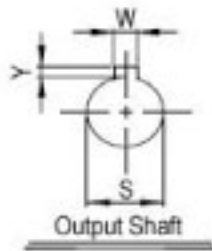

SURPLUS CENTER

800-488-3407
 www.surpluscenter.com
 1015 West "O" St.
 LINCOLN, NE 68528

WorldWide Gear Reducers Left Output 325 Series

* Fill in with any ratios

A	AB	AC	B	BB	BD	BE	CC	F	H	LL	N	Z
12.59	7.244	9.016	11.014	7.059	5.748	4	3.25	7.5	9.375	3.5	3.25	7/16-14 UNC

Flange						Input Bore		Output Shaft			Oil (oz.)
LA	LB	LC	LD	LE	Z1	U	T*V	L1	S	W*Y	
7.25	8.5	9	2.559	0.197	0.551	1.125	1/4*1/8	2.438	1.375	5/16*5/32	78.46

Unit: Inches
 Scale — 1:4.5