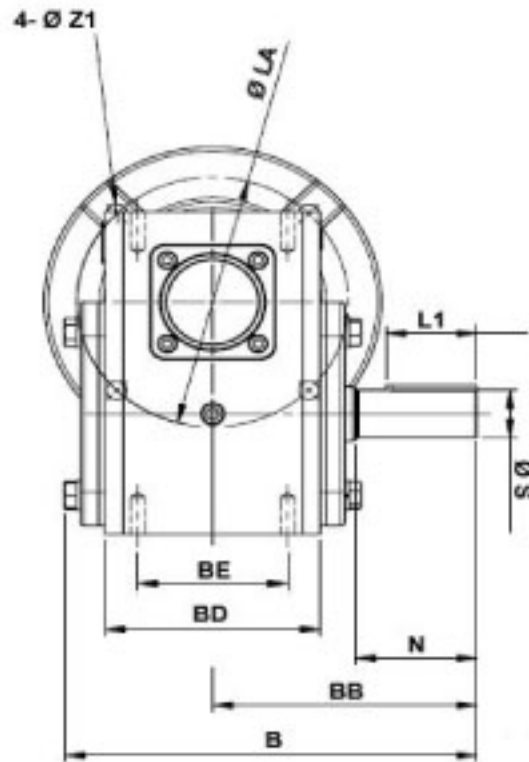

SURPLUS CENTER

800-488-3407
 www.surpluscenter.com
 1015 West "O" St.
 LINCOLN, NE 68528

WorldWide Gear Reducers Left Output 325 Series

* Fill in with any ratios

A	AB	AC	B	BB	BD	BE	CC	F	H	LL	N	Z
12.59	7.244	9.016	11.014	7.059	5.748	4	3.25	7.5	9.375	3.5	3.25	7/16-14 UNC

Flange						Input Bore		Output Shaft			Oil (oz.)
LA	LB	LC	LD	LE	Z1	U	T*V	L1	S	W*Y	
7.25	8.5	9	2.559	0.197	0.551	1.125	1/4*1/8	2.438	1.375	5/16*5/32	78.46

Unit: Inches
 Scale — 1:4.5