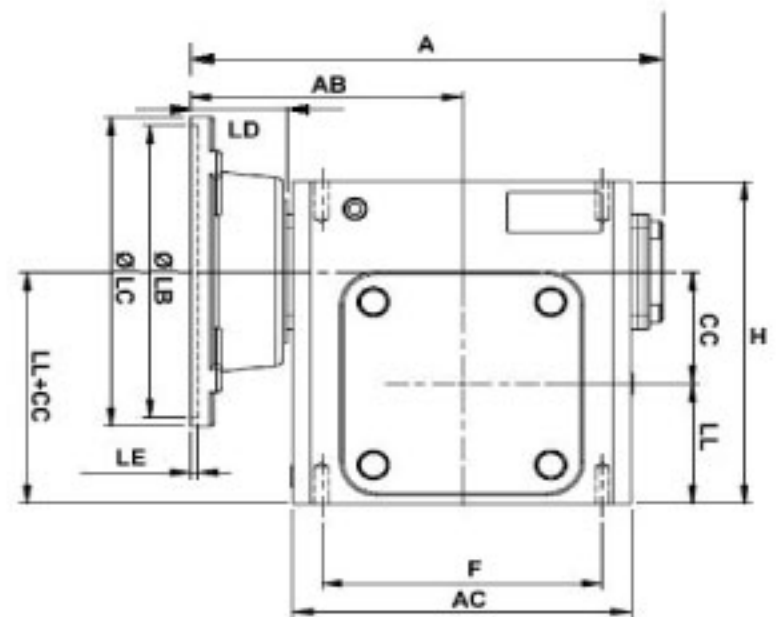

SURPLUS CENTER

800-488-3407
 www.surpluscenter.com
 1015 West "O" St.
 LINCOLN, NE 68528

WorldWide Gear Reducers Left Output 325 Series

* Fill in with any ratios

A	AB	AC	B	BB	BD	BE	CC	F	H	LL	N	Z
12.59	7.244	9.016	11.014	7.059	5.748	4	3.25	7.5	9.375	3.5	3.25	7/16-14 UNC

Flange						Input Bore		Output Shaft			Oil (oz.)
LA	LB	LC	LD	LE	Z1	U	T*V	L1	S	W*Y	
7.25	8.5	9	2.559	0.197	0.551	1.125	1/4*1/8	2.438	1.375	5/16*5/32	78.46

Unit: Inches
 Scale — 1:4.5