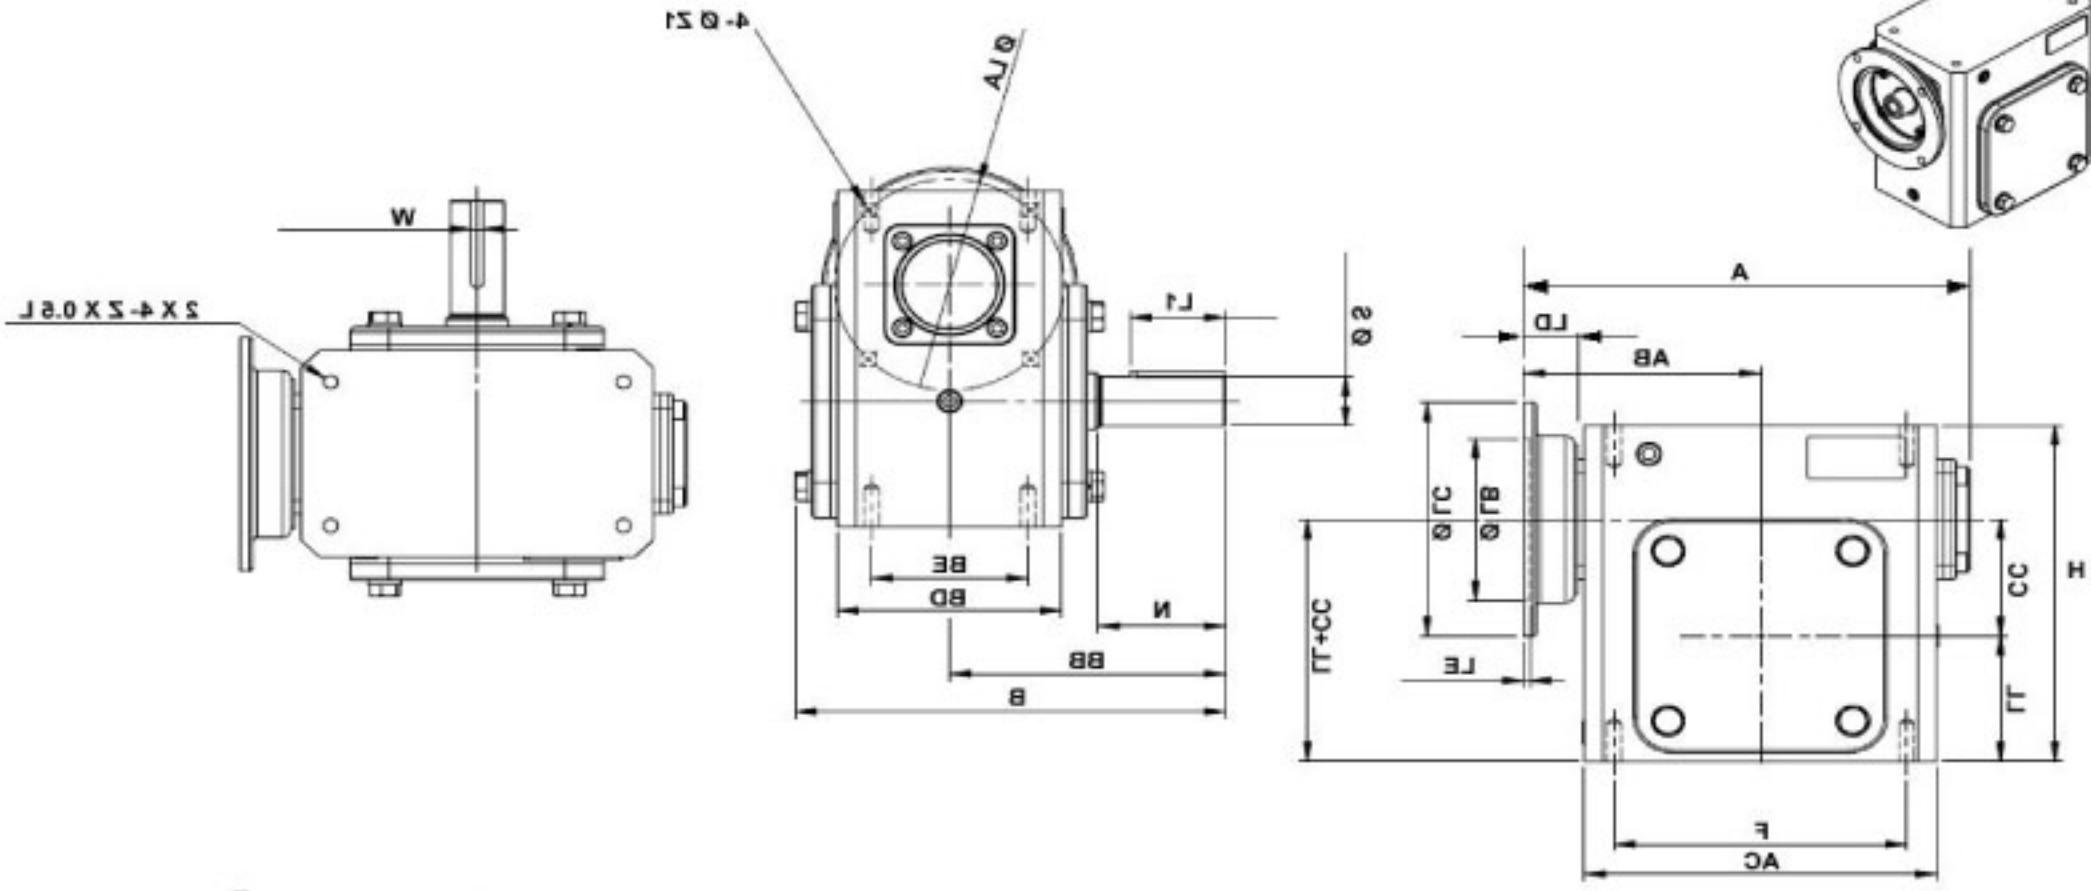

SURPLUS CENTER

800-488-3407
 www.surpluscenter.com
 1015 West "O" St.
 LINCOLN, NE 68528

WorldWide Gear Reducers Left Output 325 Series

* Fill in with any ratios

A	AB	AC	B	BB	BD	BE	CC	F	H	LL	N	Z
11.42	6.063	9.016	11.014	7.059	5.748	4	3.25	7.5	9.375	3.5	3.25	7/16-14 UNC

Flange						Input Bore		Output Shaft			Oil (oz.)
LA	LB	LC	LD	LE	Z1	U	T*V	L1	S	W*Y	
5.875	4.5	6.496	1.378	0.157	0.433	0.625	3/16*3/32	2.438	1.375	5/16*5/32	78.46

Unit: Inches
 Scale — 1:4.5