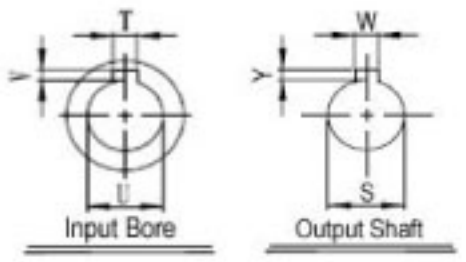

SURPLUS CENTER

800-488-3407
 www.surpluscenter.com
 1015 West "O" St.
 LINCOLN, NE 68528

WorldWide Gear Reducers Left Output 325 Series

* Fill in with any ratios

A	AB	AC	B	BB	BD	BE	CC	F	H	LL	N	Z
11.42	6.063	9.016	11.014	7.059	5.748	4	3.25	7.5	9.375	3.5	3.25	7/16-14 UNC

Flange						Input Bore		Output Shaft			Oil (oz.)
LA	LB	LC	LD	LE	Z1	U	T*V	L1	S	W*Y	
5.875	4.5	6.496	1.378	0.157	0.433	0.625	3/16*3/32	2.438	1.375	5/16*5/32	78.46

Unit: Inches
 Scale — 1:4.5