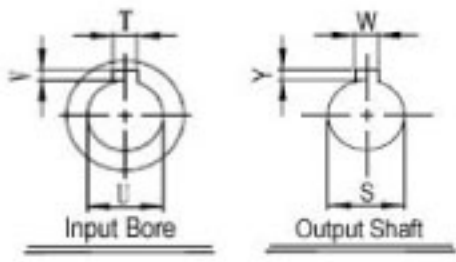

SURPLUS CENTER

800-488-3407
 www.surpluscenter.com
 1015 West "O" St.
 LINCOLN, NE 68528

WorldWide Gear Reducers Right Output 325 Series

* Fill in with any ratios

A	AB	AC	B	BB	BD	BE	CC	F	H	LL	N	Z
11.42	6.063	9.016	11.014	7.059	5.748	4	3.25	7.5	9.375	3.5	3.25	7/16-14 UNC

Flange						Input Bore		Output Shaft			Oil (oz.)
LA	LB	LC	LD	LE	Z1	U	T*V	L1	S	W*Y	
5.875	4.5	6.496	1.378	0.157	0.433	0.875	3/16*3/32	2.438	1.375	5/16*5.32	78.46

Unit: Inches
 Scale — 1:4.5