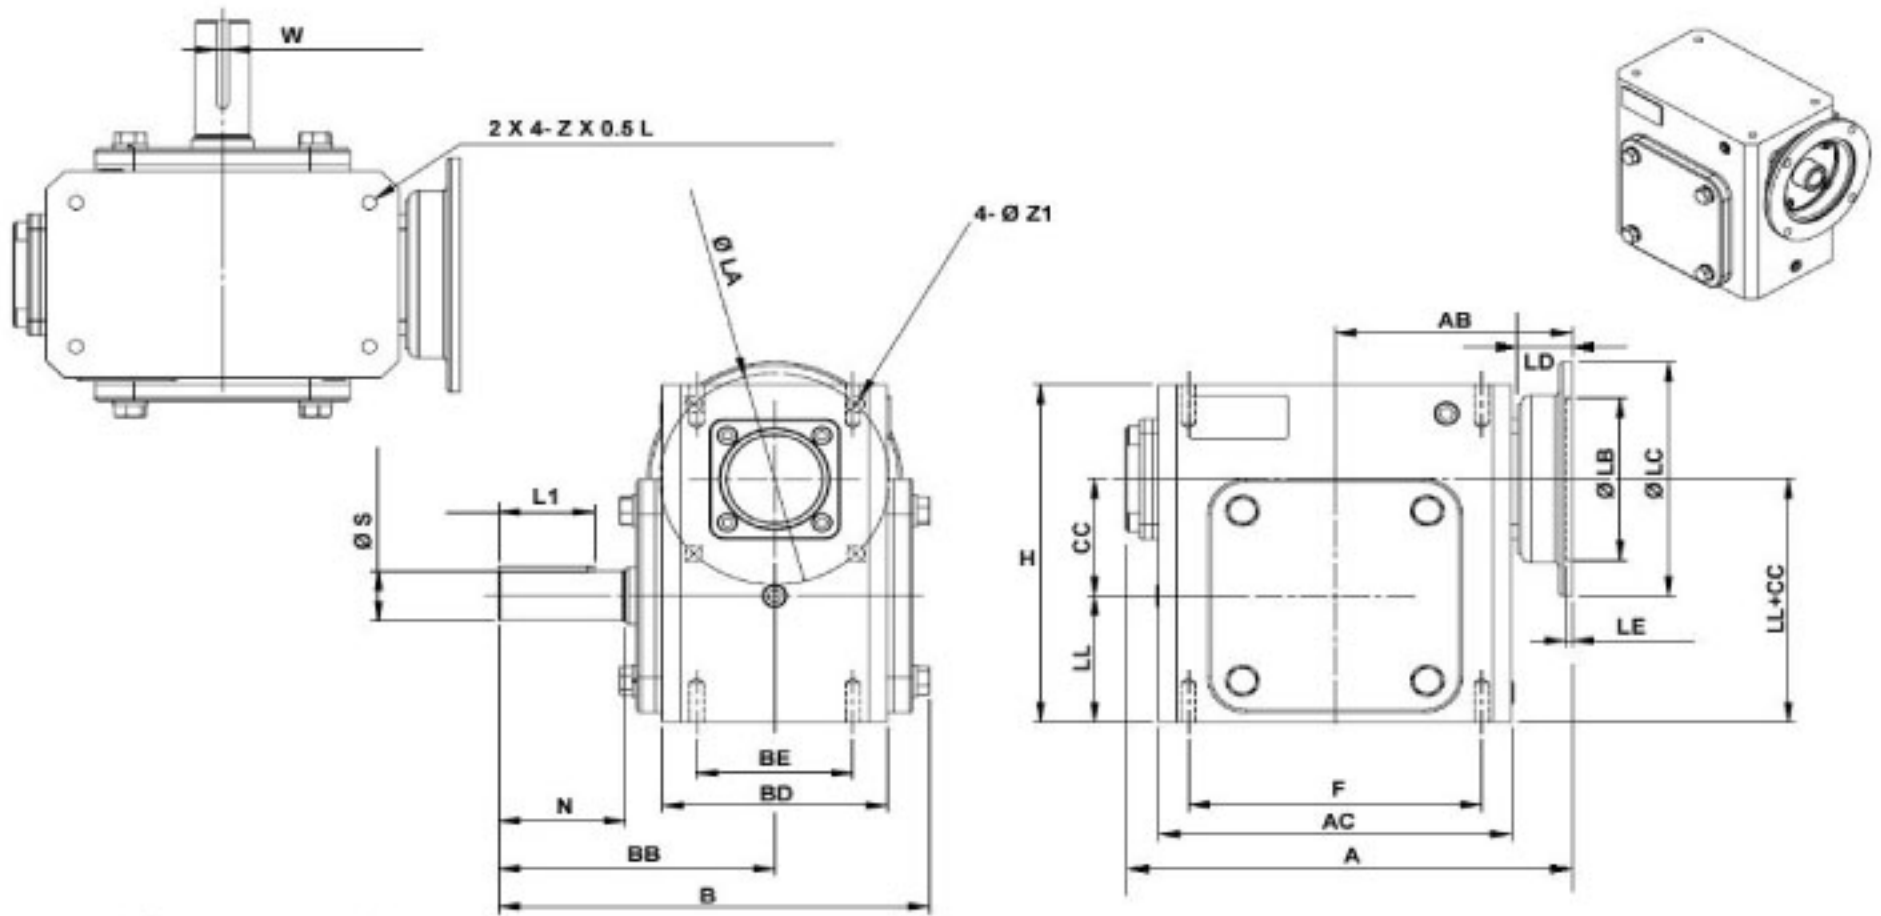

SURPLUS CENTER

800-488-3407
 www.surpluscenter.com
 1015 West "O" St.
 LINCOLN, NE 68528

WorldWide Gear Reducers Right Output 325 Series

* Fill in with any ratios

A	AB	AC	B	BB	BD	BE	CC	F	H	LL	N	Z
11.42	6.063	9.016	11.014	7.059	5.748	4	3.25	7.5	9.375	3.5	3.25	7/16-14 UNC

Flange						Input Bore		Output Shaft			Oil (oz.)
LA	LB	LC	LD	LE	Z1	U	T*V	L1	S	W*Y	
5.875	4.5	6.496	1.378	0.157	0.433	0.875	3/16*3/32	2.438	1.375	5/16*5.32	78.46

Unit: Inches
 Scale — 1:4.5