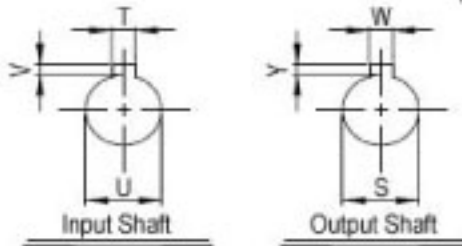

SURPLUS CENTER

800-488-3407
 www.surpluscenter.com
 1015 West "O" St.
 LINCOLN, NE 68528

WorldWide Gear Reducers Shaft to Shaft 325 Series

* Fill in with any ratios

A	AA	AB	AC	B	BB	BD	BE	CC	F	H	LL	Z
12.74	11.949	7.441	9.016	11.014	7.059	5.748	4	3.25	7.5	9.375	3.5	7/16-14 UNC

Input Shaft				Output Shaft				Oil (oz.)
M	L	U	T*V	N	L1	S	W*Y	
2.343	1	0.875	3/16*3/32	3.25	2.438	1.375	5/16*5/32	78.46

Unit: Inches
 Scale — 1:4.5