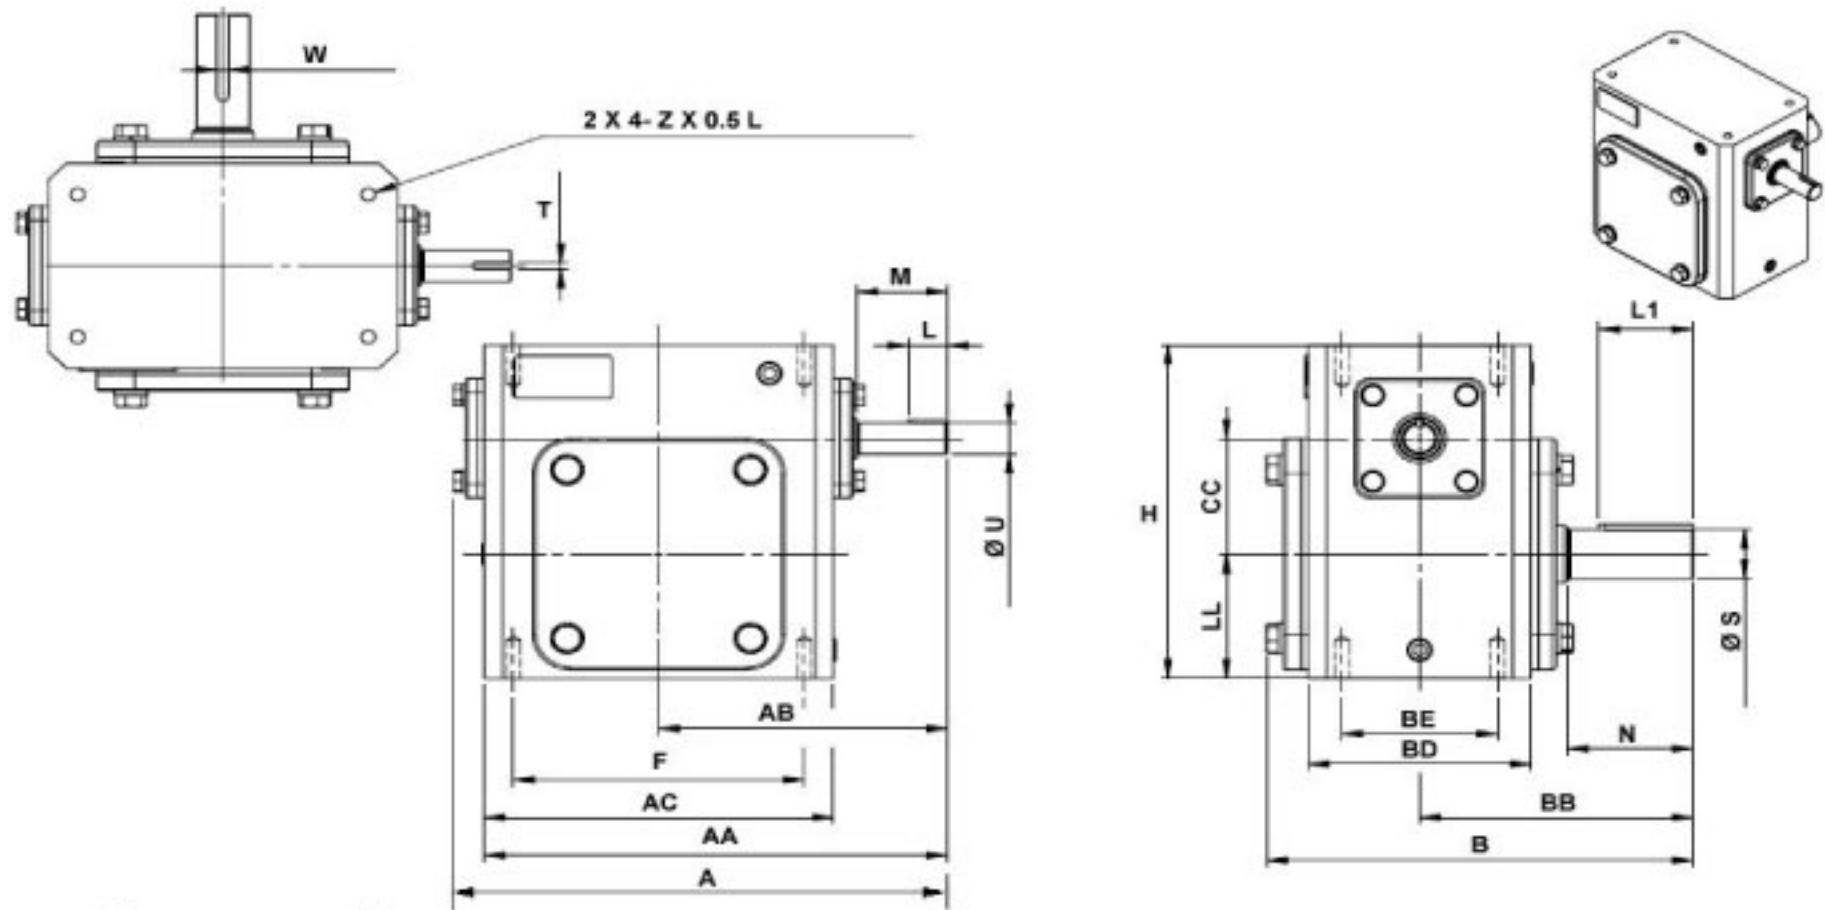

SURPLUS CENTER

800-488-3407
 www.surpluscenter.com
 1015 West "O" St.
 LINCOLN, NE 68528

WorldWide Gear Reducers Shaft to Shaft 325 Series

* Fill in with any ratios

A	AA	AB	AC	B	BB	BD	BE	CC	F	H	LL	Z
12.74	11.949	7.441	9.016	11.014	7.059	5.748	4	3.25	7.5	9.375	3.5	7/16-14 UNC

Input Shaft				Output Shaft				Oil (oz.)
M	L	U	T*V	N	L1	S	W*Y	
2.343	1	0.875	3/16*3/32	3.25	2.438	1.375	5/16*5/32	78.46

Unit: Inches
 Scale — 1:4.5