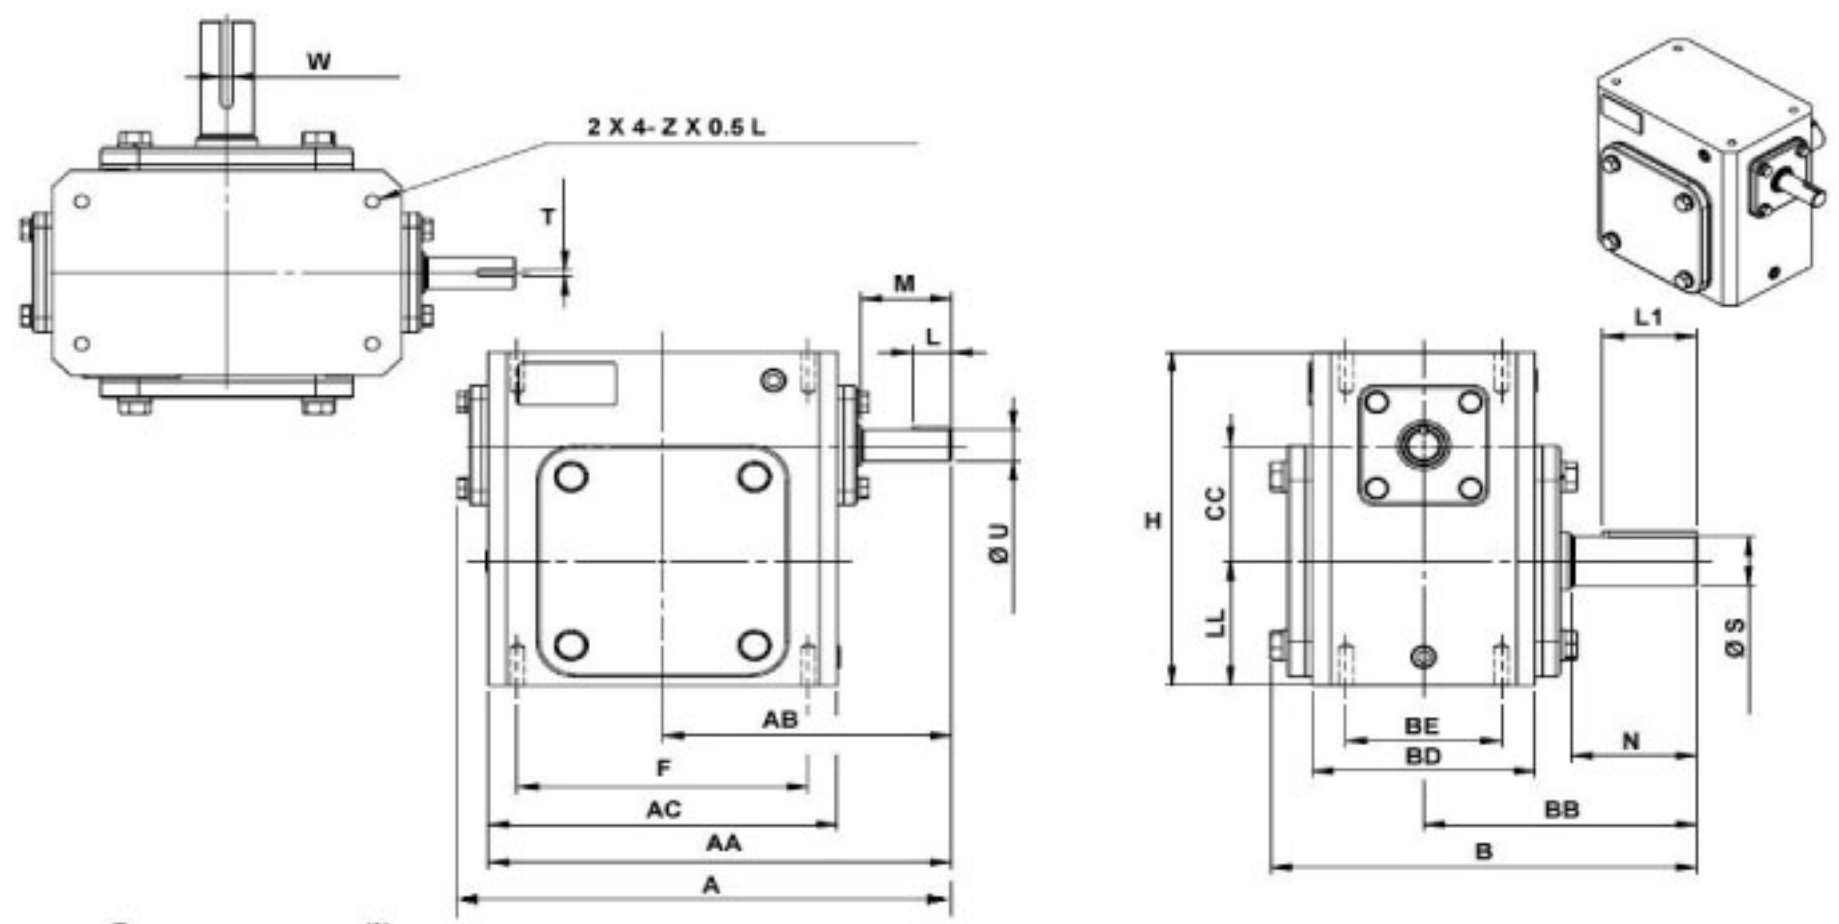

**SURPLUS CENTER**  
 800-488-3407  
 www.surpluscenter.com  
 1015 West "O" St.  
 LINCOLN, NE 68528

WorldWide Gear Reducers  
 Shaft to Shaft  
 325 Series

\* Fill in with any ratios

A	AA	AB	AC	B	BB	BD	BE	CC	F	H	LL	Z
12.74	11.949	7.441	9.016	11.014	7.059	5.748	4	3.25	7.5	9.375	3.5	7/16-14 UNC

Input Shaft				Output Shaft				Oil (oz.)
M	L	U	T*V	N	L1	S	W*Y	
2.343	1	0.875	3/16*3/32	3.25	2.438	1.375	5/16*5/32	78.46

Unit: Inches  
 Scale — 1:4.5