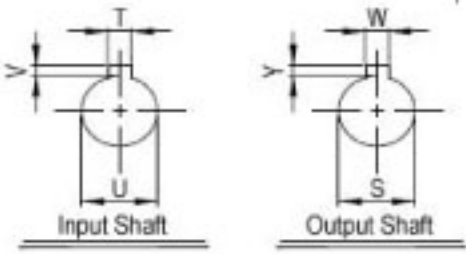

**SURPLUS CENTER**  
 800-488-3407  
 www.surpluscenter.com  
 1015 West "O" St.  
 LINCOLN, NE 68528

WorldWide Gear Reducers  
 Shaft to Shaft  
 325 Series

\* Fill in with any ratios

A	AA	AB	AC	B	BB	BD	BE	CC	F	H	LL	Z
12.74	11.949	7.441	9.016	11.014	7.059	5.748	4	3.25	7.5	9.375	3.5	7/16-14 UNC

Input Shaft				Output Shaft				Oil (oz.)
M	L	U	T*V	N	L1	S	W*Y	
2.343	1	0.875	3/16*3/32	3.25	2.438	1.375	5/16*5/32	78.46

Unit: Inches  
 Scale — 1:4.5