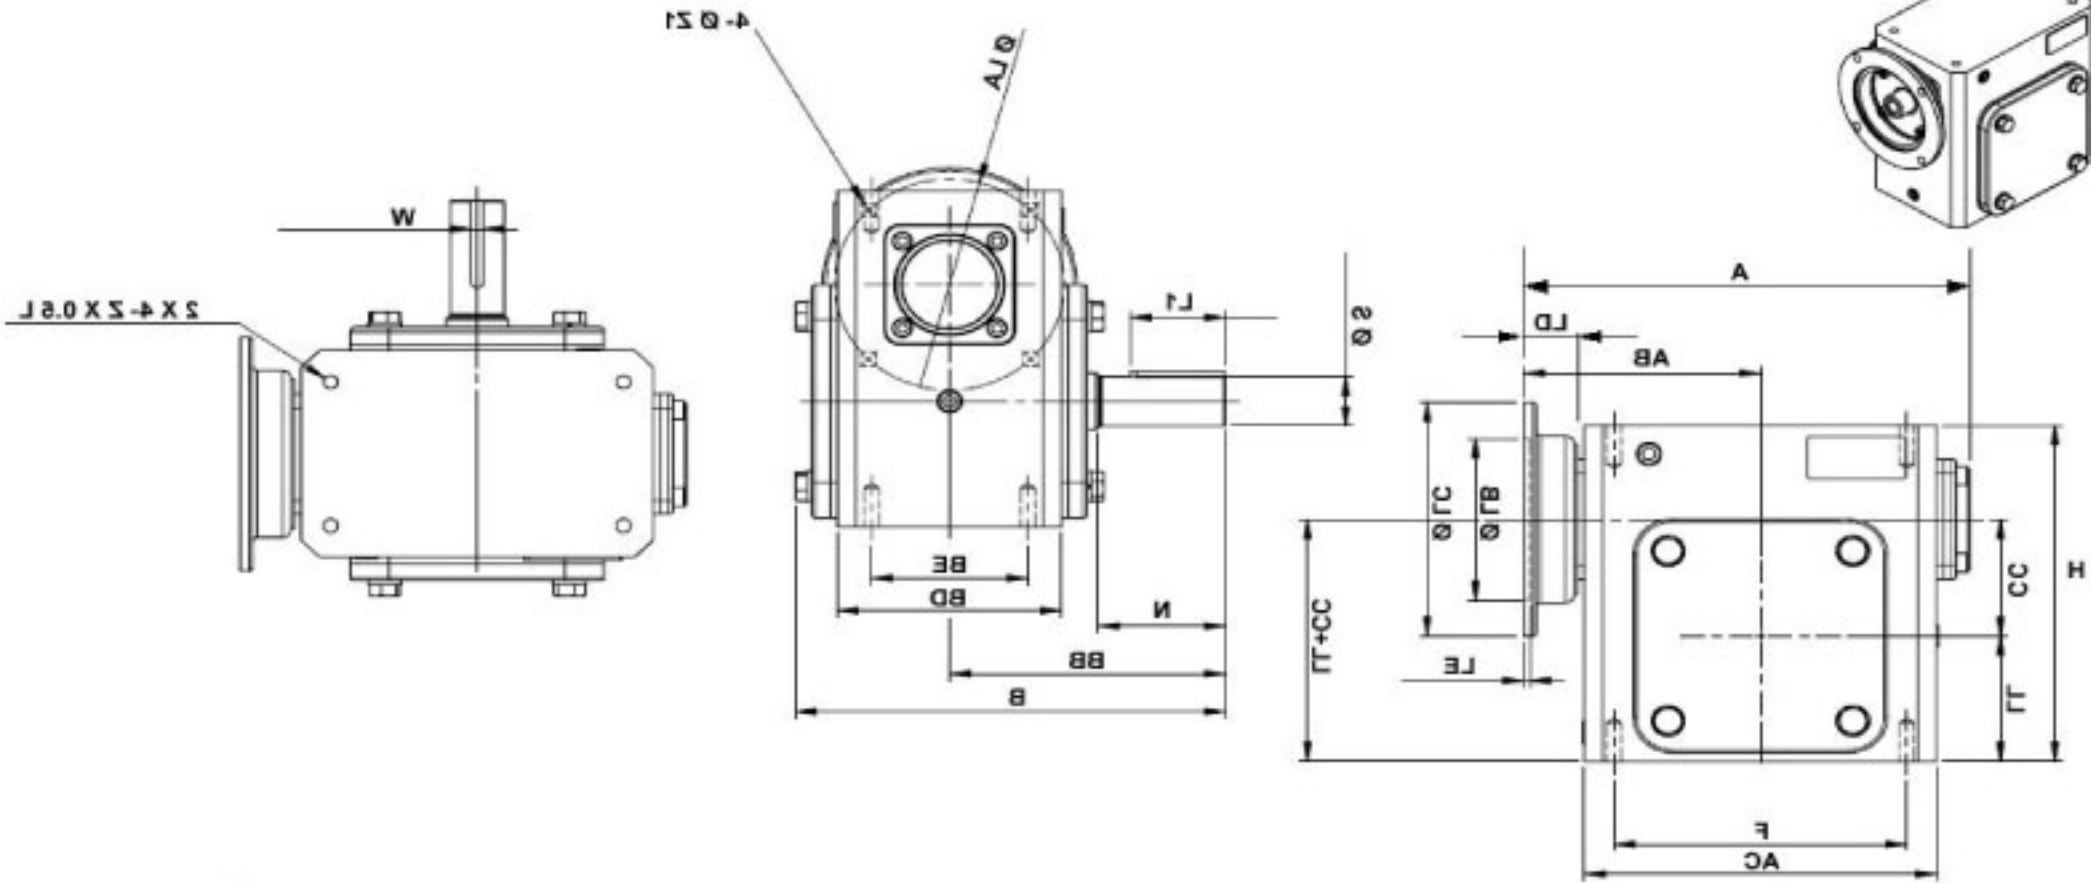

SURPLUS CENTER

800-488-3407
 www.surpluscenter.com
 1015 West "O" St.
 LINCOLN, NE 68528

WorldWide Gear Reducers Left Output 325 Series

* Fill in with any ratios

A	AB	AC	B	BB	BD	BE	CC	F	H	LL	N	Z
11.42	6.063	9.016	11.014	7.059	5.748	4	3.25	7.5	9.375	3.5	3.25	7/16-14 UNC

Flange						Input Bore		Output Shaft			Oil (oz.)
LA	LB	LC	LD	LE	Z1	U	T*V	L1	S	W*Y	
5.875	4.5	6.496	1.378	0.157	0.433	0.625	3/16*3/32	2.438	1.375	5/16*5/32	78.46

Unit: Inches
 Scale — 1:4.5