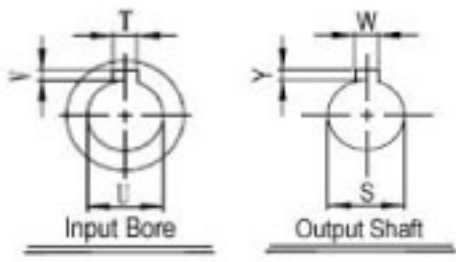

SURPLUS CENTER

800-488-3407
 www.surpluscenter.com
 1015 West "O" St.
 LINCOLN, NE 68528

WorldWide Gear Reducers Left Output 325 Series

* Fill in with any ratios

A	AB	AC	B	BB	BD	BE	CC	F	H	LL	N	Z
11.42	6.063	9.016	11.014	7.059	5.748	4	3.25	7.5	9.375	3.5	3.25	7/16-14 UNC

Flange						Input Bore		Output Shaft			Oil (oz.)
LA	LB	LC	LD	LE	Z1	U	T*V	L1	S	W*Y	
5.875	4.5	6.496	1.378	0.157	0.433	0.625	3/16*3/32	2.438	1.375	5/16*5/32	78.46

Unit: Inches
 Scale — 1:4.5