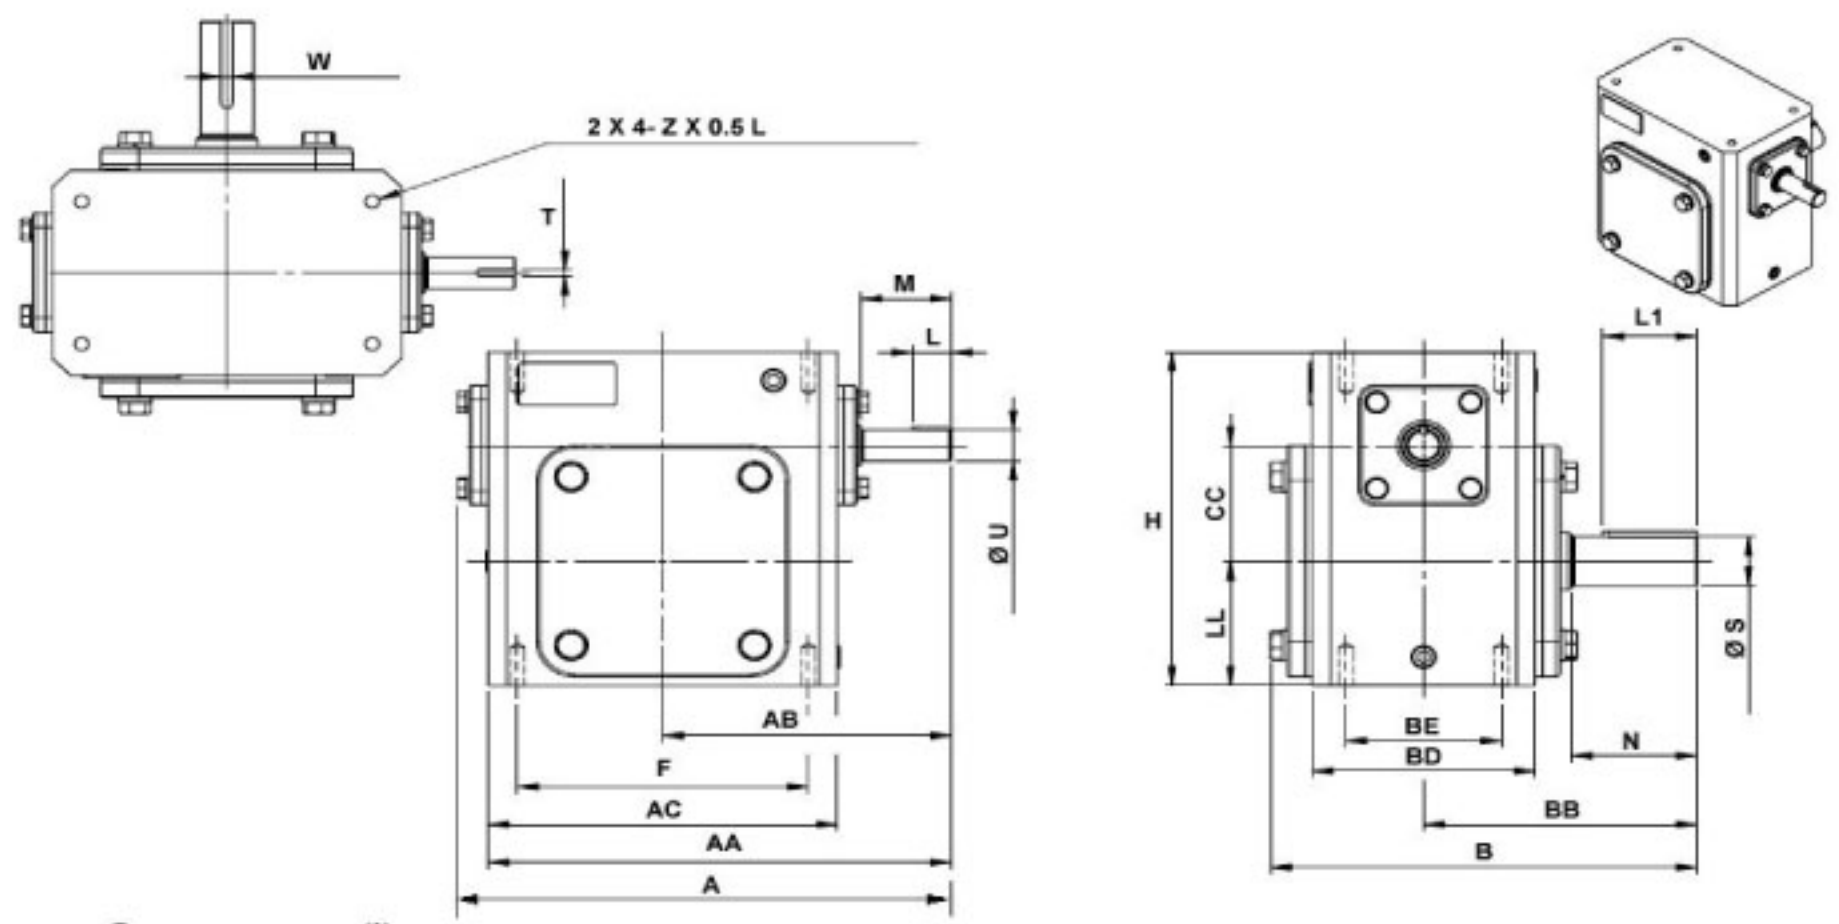

SURPLUS CENTER
 800-488-3407
 www.surpluscenter.com
 1015 West "O" St.
 LINCOLN, NE 68528

WorldWide Gear Reducers
 Shaft to Shaft
 325 Series

* Fill in with any ratios

A	AA	AB	AC	B	BB	BD	BE	CC	F	H	LL	Z
12.74	11.949	7.441	9.016	11.014	7.059	5.748	4	3.25	7.5	9.375	3.5	7/16-14 UNC

Input Shaft				Output Shaft				Oil (oz.)
M	L	U	T*V	N	L1	S	W*Y	
2.343	1	0.875	3/16*3/32	3.25	2.438	1.375	5/16*5/32	78.46

Unit: Inches
 Scale — 1:4.5