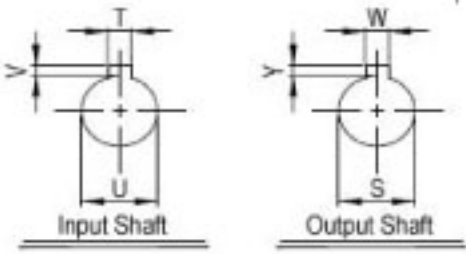

SURPLUS CENTER
 800-488-3407
 www.surpluscenter.com
 1015 West "O" St.
 LINCOLN, NE 68528

WorldWide Gear Reducers
 Shaft to Shaft
 325 Series

* Fill in with any ratios

A	AA	AB	AC	B	BB	BD	BE	CC	F	H	LL	Z
12.74	11.949	7.441	9.016	11.014	7.059	5.748	4	3.25	7.5	9.375	3.5	7/16-14 UNC

Input Shaft				Output Shaft				Oil (oz.)
M	L	U	T*V	N	L1	S	W*Y	
2.343	1	0.875	3/16*3/32	3.25	2.438	1.375	5/16*5/32	78.46

Unit: Inches
 Scale — 1:4.5