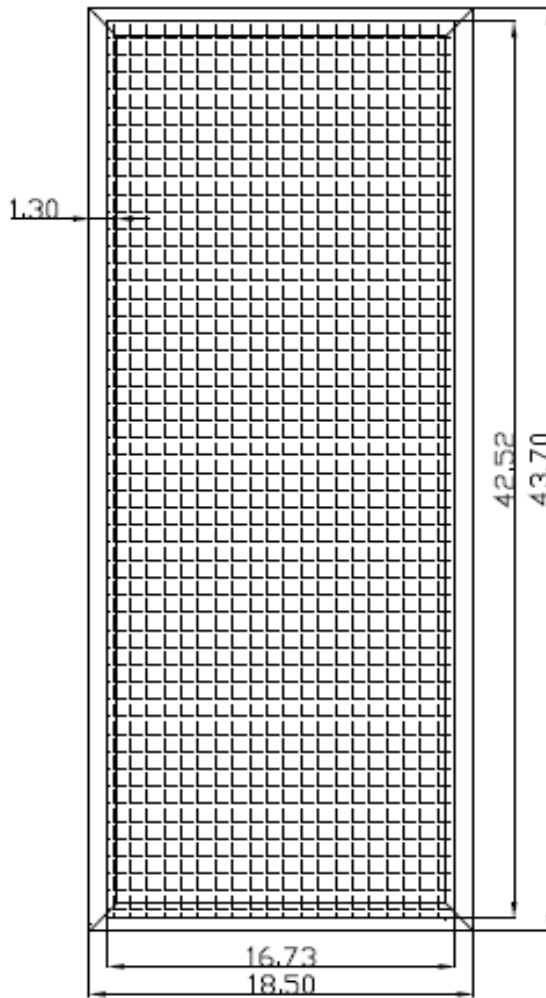

**BELT GUARD
MODEL # BG4**

FRONT

BACK