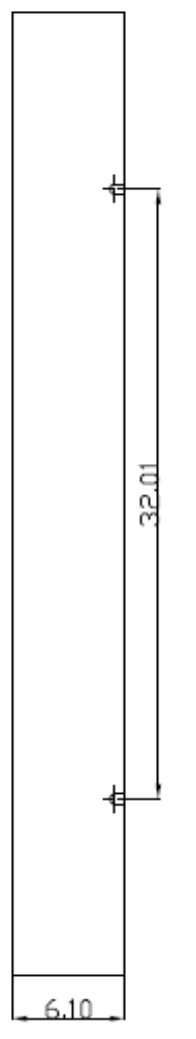

BELT GUARD
MODEL # BG6

FRONT

BACK