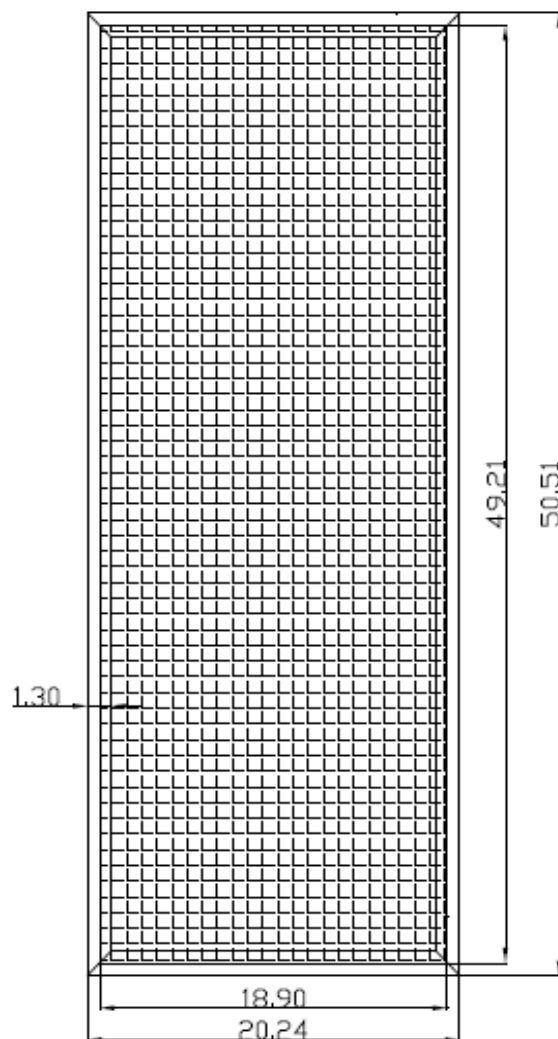

BELT GUARD
MODEL # BG6

FRONT

BACK