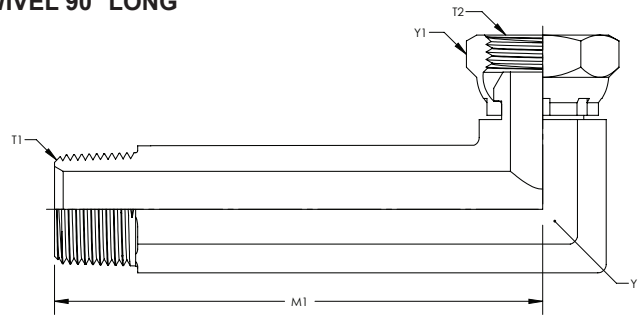

Description:
 Part No.: 1501-LL

MALE PIPE TO FEMALE PIPE SWIVEL 90° LONG

| Item # | Y Hex | Y1 Hex | T1 | T2 | M1 |
|---------------------|-------|--------|--------|--------|------|
| 9-1501-L-4-4-2.37 | 0.562 | 0.687 | 1/4-18 | 1/4-18 | 2.37 |
| 9-1501-L-6-6-2.81 | 0.750 | 0.875 | 3/8-18 | 3/8-18 | 2.81 |
| 9-1501-L-8-8-3.25 | 0.875 | 1.000 | 1/2-14 | 1/2-14 | 3.25 |
| 9-1501-L-12-12-3.60 | 1.063 | 1.250 | 3/4-14 | 3/4-14 | 3.60 |