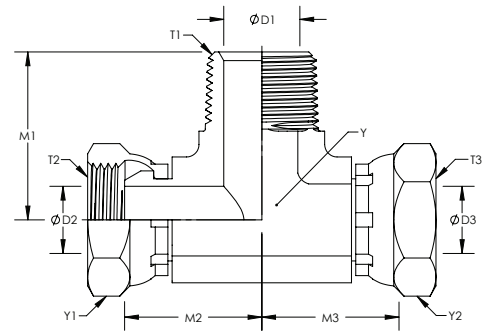

Description:

**MALE PIPE TO FEMALE PIPE SWIVEL  
BRANCH TEE**

Part No.:

**1601**

Parker:

217T

Weatherhead:

9605

Aeroquip:

2254-[R]

Gates:

FPX-FPX-MP

Item #	Y Hex	Y1/Y2 HEX	T1	M1	D1	D2/D3	T2/T3	M2/M3
9-1601-4-4-4	0.563	0.688	1/4-18	1.090	0.281	0.220	1/4-18	0.880
9-1601-6-6-6	0.750	0.875	3/8-18	1.220	0.406	0.340	3/8-18	0.990
9-1601-8-8-8	0.875	1.000	1/2-14	1.470	0.531	0.460	1/2-14	1.110
9-1601-12-12-12	1.063	1.250	3/4-14	1.590	0.719	0.635	3/4-14	1.300
9-1601-16-16-16	1.313	1.500	1-11-1/2	1.970	0.938	0.831	1-11-1/2	1.540