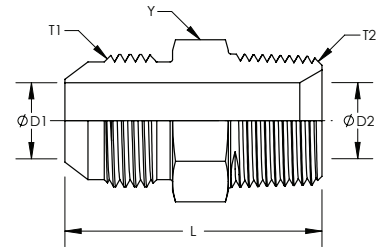

Description: **MALE CONNECTOR**
 Part No.: **2404**

Parker: FTX
 Weatherhead: 5205
 Aeroquip: 2021-[R]
 Gates: MJ-MP

Item #	Y Hex	T1	D1	T2	D2	L
9-2404-4-4	0.563	7/16-20	0.172	1/4-18	0.281	1.420
9-2404-4-6	0.750	7/16-20	0.172	3/8-18	0.406	1.420
9-2404-6-4	0.625	9/16-18	0.297	1/4-18	0.281	1.430
9-2404-6-6	0.750	9/16-18	0.297	3/8-18	0.406	1.430
9-2404-6-8	0.875	9/16-18	0.297	1/2-14	0.531	1.690
9-2404-8-6	0.813	3/4-16	0.391	3/8-18	0.406	1.530
9-2404-8-8	0.875	3/4-16	0.391	1/2-14	0.531	1.790
9-2404-8-12	1.125	3/4-16	0.391	3/4-14	0.719	1.850
9-2404-10-8	0.938	7/8-14	0.484	1/2-14	0.531	1.890
9-2404-10-12	1.125	7/8-14	0.484	3/4-14	0.719	1.950
9-2404-12-8	1.125	1-1/16-12	0.609	1/2-14	0.531	2.060
9-2404-12-12	1.125	1-1/16-12	0.609	3/4-14	0.719	2.060
9-2404-12-16	1.375	1-1/16-12	0.609	1-11-1/2	0.938	2.250
9-2404-16-12	1.375	1-5/16-12	0.844	3/4-14	0.719	2.110
9-2404-16-16	1.375	1-5/16-12	0.844	1-11-1/2	0.938	2.300
9-2404-20-16	1.688	1-5/8-12	1.078	1-11-1/2	0.938	2.420
9-2404-24-24	2.000	1-7/8-12	1.313	1-1/2-11-1/2	1.500	2.680