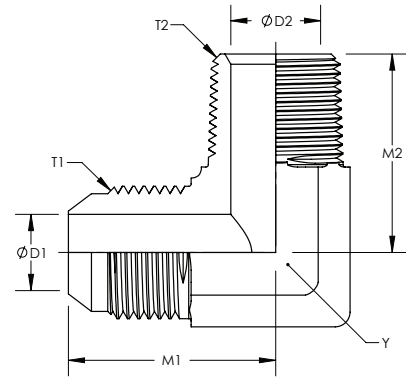

Description: **90° MALE ELBOW**
 Part No.: **2501**

Parker: CTX
 Weatherhead: F5405
 Aeroquip: 2024-[R]
 Gates: MJ-MP90

Item #	Y Hex	T1	M1	D1	T2	M2	D2
9-2501-4-4	0.563	7/16-20	1.050	0.172	1/4-18	1.090	0.281
9-2501-4-6	0.750	7/16-20	1.120	0.172	3/8-18	1.220	0.406
9-2501-4-8	0.875	7/16-20	1.210	0.172	1/2-14	1.470	0.531
9-2501-6-4	0.563	9/16-18	1.060	0.297	1/4-18	1.090	0.281
9-2501-6-6	0.750	9/16-18	1.140	0.297	3/8-18	1.220	0.406
9-2501-6-8	0.875	9/16-18	1.220	0.297	1/2-14	1.470	0.531
9-2501-8-6	0.750	3/4-16	1.250	0.391	3/8-18	1.220	0.406
9-2501-8-8	0.875	3/4-16	1.330	0.391	1/2-14	1.470	0.531
9-2501-8-12	1.063	3/4-16	1.420	0.391	3/4-14	1.590	0.719
9-2501-10-8	0.875	7/8-14	1.450	0.484	1/2-14	1.470	0.531
9-2501-10-12	1.063	7/8-14	1.540	0.484	3/4-14	1.590	0.719
9-2501-12-8	1.063	1-1/16-12	1.660	0.609	1/2-14	1.590	0.531
9-2501-12-12	1.063	1-1/16-12	1.660	0.609	3/4-14	1.590	0.719
9-2501-12-16	1.313	1-1/16-12	1.760	0.609	1-11-1/2	1.970	0.938
9-2501-16-12	1.313	1-5/16-12	1.810	0.844	3/4-14	1.780	0.719
9-2501-16-16	1.313	1-5/16-12	1.810	0.844	1-11-1/2	1.970	0.938
9-2501-16-20	1.625	1-5/16-12	2.010	0.844	1-1/4-11-1/2	2.380	1.250
9-2501-20-16	1.625	1-5/8-12	2.060	1.078	1-11-1/2	2.350	0.938