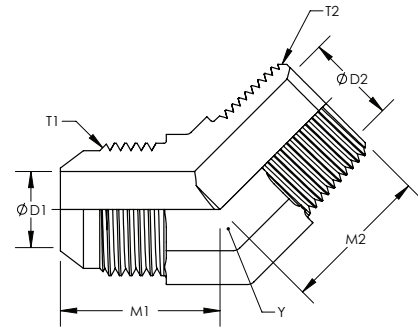

Description: **45° MALE ELBOW**
 Part No.: **2503**

Parker: VTX
 Weatherhead: F5355
 Aeroquip: 2023-[R]
 Gates: MJ-MP45

Item #	Y Hex	T1	M1	D1	T2	M2	D2
9-2503-4-4	0.563	7/16-20	0.820	0.172	1/4-18	0.860	0.281
9-2503-6-4	0.563	9/16-18	0.830	0.297	1/4-18	0.860	0.281
9-2503-6-6	0.750	9/16-18	0.870	0.297	3/8-18	0.950	0.406
9-2503-6-8	0.875	9/16-18	0.880	0.297	1/2-14	1.170	0.531
9-2503-8-6	0.750	3/4-16	0.980	0.391	3/8-18	0.950	0.406
9-2503-8-8	0.875	3/4-16	0.990	0.391	1/2-14	1.170	0.531
9-2503-10-8	0.875	7/8-14	1.110	0.484	1/2-14	1.170	0.531
9-2503-12-8	1.063	1-1/16-12	1.280	0.609	1/2-14	1.200	0.531
9-2503-12-12	1.063	1-1/16-12	1.280	0.609	3/4-14	1.200	0.719
9-2503-16-16	1.313	1-5/16-12	1.470	0.844	1-11-1/2	1.480	0.938