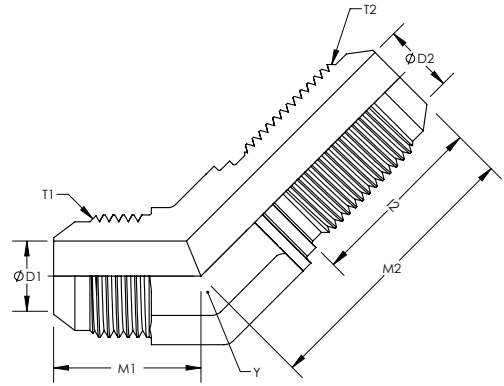

Description: **45° BULKHEAD ELBOW**
 Part No.: **2702**

Parker: WNTX
 Weatherhead: F5375
 Aeroquip: 2042-1
 Gates: MJ-BKHD45

Item #	Y Hex	T1	M1	D1	T2	M2	D2	I2
9-2702-4-4	0.438	7/16-20	0.720	0.172	7/16-20	1.530	0.172	1.02
9-2702-6-6	0.563	9/16-18	0.830	0.297	9/16-18	1.670	0.297	1.09
9-2702-8-8	0.750	3/4-16	0.980	0.391	3/4-16	1.940	0.391	1.25
9-2702-10-10	0.875	7/8-14	1.110	0.484	7/8-14	2.170	0.484	1.39
9-2702-12-12	1.063	1-1/16-12	1.280	0.609	1-1/16-12	2.440	0.609	1.58
9-2702-16-16	1.313	1-5/16-12	1.470	0.844	1-5/16-12	2.560	0.844	1.56