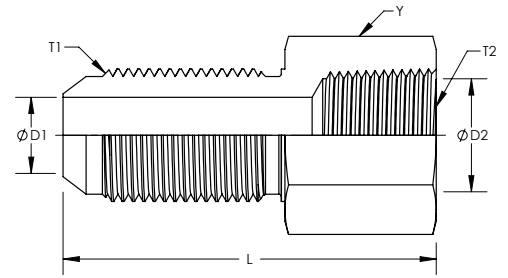

Description: **FEMALE BULKHEAD CONNECTOR**
 Part No.: **2705**

Parker: **WGTX**
 Weatherhead: **5275**
 Aeroquip: **/**
 Gates: **/**

Item #	Y Hex	T1	D1	T2	D2	L
9-2705-4-4	0.750	7/16-20	0.172	1/4-18	0.438	2.090
9-2705-4-6	0.875	7/16-20	0.172	3/8-18	0.563	2.140
9-2705-6-4	0.813	9/16-18	0.297	1/4-18	0.438	2.170
9-2705-6-6	0.875	9/16-18	0.297	3/8-18	0.563	2.230
9-2705-8-6	1.000	3/4-16	0.391	3/8-18	0.563	2.390
9-2705-8-8	1.125	3/4-16	0.391	1/2-14	0.703	2.620
9-2705-10-8	1.125	7/8-14	0.484	1/2-14	0.703	2.760
9-2705-12-12	1.375	1-1/16-12	0.609	3/4-14	0.906	2.990
9-2705-16-16	1.625	1-5/16-12	0.844	1-11-1/2	1.141	3.240