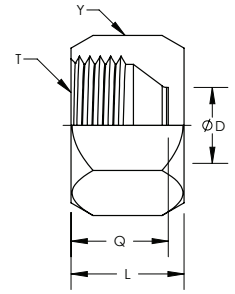

Description: **CAP**
 Part No.: **0304-C**

Parker: FNTX
 Weatherhead: 5129
 Aeroquip: 210292
 Gates: FJ-CAP

Item #	Y Hex	T	D	Q	L
9-304-C-4	0.563	7/16-20	0.172	0.531	0.594
9-304-C-6	0.688	9/16-18	0.297	0.563	0.625
9-304-C-8	0.875	3/4-16	0.391	0.625	0.750
9-304-C-10	1.000	7/8-14	0.484	0.719	0.844
9-304-C-12	1.250	1-1/16-12	0.609	0.781	0.906
9-304-C-16	1.500	1-5/16-12	0.844	0.859	1.016