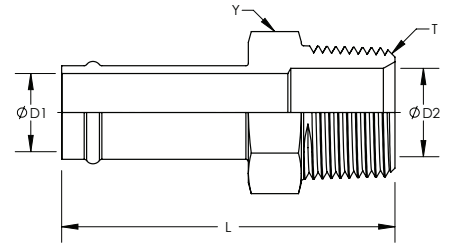

Description: **MALE PIPE THREAD HOSE CONNECTOR**
 Part No.: **4404**

Parker: /
 Weatherhead: 4404
 Aeroquip: /
 Gates: /

Item #	Y Hex	T	D1	D2	L
9-4404-4-4	0.563	1/4-18	0.189	0.275	2.350
9-4404-6-6	0.750	3/8-18	0.295	0.405	2.350
9-4404-8-8	0.938	1/2-14	0.405	0.531	2.600
9-4404-12-12	1.125	3/4-14	0.626	0.708	2.670
9-4404-16-16	1.375	1-11-1/2	0.842	0.938	2.860
9-4404-20-20	1.750	1-1/4-11-1/2	1.094	1.248	2.970
9-4404-24-24	2.000	1-1/2-11-1/2	1.342	1.496	3.070