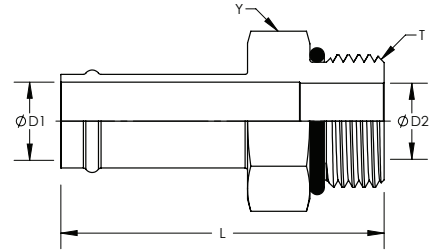

Description:
Part No.:

**MALE STRAIGHT THREAD HOSE CONNECTOR
4604**

Parker: /
Weatherhead: 4604
Aeroquip: /
Gates: /

| Item # | Y Hex | T | D1 | D2 | L |
|--------------|-------|-----------|-------|-------|-------|
| 9-4604-4-4 | 0.563 | 7/16-20 | 0.189 | 0.173 | 2.170 |
| 9-4604-6-6 | 0.688 | 9/16-18 | 0.295 | 0.295 | 2.230 |
| 9-4604-8-8 | 0.875 | 3/4-16 | 0.405 | 0.389 | 2.300 |
| 9-4604-10-10 | 1.000 | 7/8-14 | 0.500 | 0.484 | 2.430 |
| 9-4604-12-8 | 0.875 | 3/4-16 | 0.626 | 0.389 | 2.300 |
| 9-4604-12-12 | 1.250 | 1-1/16-12 | 0.626 | 0.610 | 2.590 |
| 9-4604-16-12 | 1.250 | 1-1/16-12 | 0.844 | 0.610 | 2.590 |
| 9-4604-16-16 | 1.500 | 1-5/16-12 | 0.844 | 0.846 | 2.620 |
| 9-4604-20-16 | 1.500 | 1-5/16-12 | 1.094 | 0.846 | 2.620 |
| 9-4604-20-20 | 1.875 | 1-5/8-12 | 1.094 | 1.082 | 2.700 |
| 9-4604-24-24 | 2.125 | 1-7/8-12 | 1.344 | 1.299 | 2.770 |