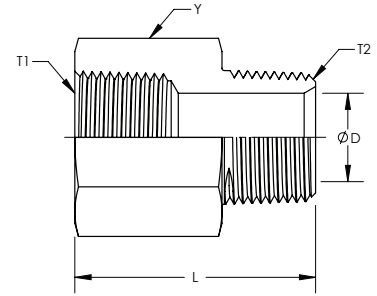

Description:  
Part No.:

**ADAPTER  
5405**

Parker:  
Weatherhead:  
Aeroquip:  
Gates:

FG  
3209  
2040  
MP-FPL

Item #	Y Hex	T1	D	T2	L
9-5405-2-2	0.625	1/8-27	0.188	1/8-27	1.040
9-5405-2-4	0.750	1/4-18	0.188	1/8-27	1.210
9-5405-2-6	0.875	1/8-27	0.188	3/8-18	1.260
9-5405-2-8	1.125	1/2-14	0.188	1/8-27	1.490
9-5405-4-4	0.750	1/4-18	0.281	1/4-18	1.390
9-5405-4-6	0.875	3/8-18	0.281	1/4-18	1.440
9-5405-4-8	1.125	1/2-14	0.281	1/4-18	1.680
9-5405-4-12	1.375	3/4-14	0.281	1/4-18	1.740
9-5405-6-6	0.875	3/8-18	0.406	3/8-18	1.440
9-5405-6-8	1.125	1/2-14	0.406	3/8-18	1.680
9-5405-6-12	1.375	3/4-14	0.406	3/8-18	1.740
9-5405-8-6	1.125	3/8-18	0.531	1/2-14	1.870
9-5405-8-8	1.125	1/2-14	0.531	1/2-14	1.870
9-5405-8-12	1.375	3/4-14	0.531	1/2-14	1.930
9-5405-8-16	1.625	1-11-1/2	0.531	1/2-14	2.180
9-5405-12-12	1.375	3/4-14	0.719	3/4-14	1.930
9-5405-12-16	1.625	1-11-1/2	0.719	3/4-14	2.180
9-5405-12-20	2.000	3/4-14	0.719	1-1/4-11-1/2	2.300
9-5405-16-16	1.625	1-11-1/2	0.938	1-11-1/2	2.370
9-5405-16-20	2.000	1-1/4-11-1/2	0.938	1-11-1/2	2.460
9-5405-16-24	2.375	1-11-1/2	0.938	1-1/2-11-1/2	2.470
9-5405-20-20	2.000	1-1/4-11-1/2	1.250	1-1/4-11-1/2	2.490
9-5405-20-24	2.375	1-1/2-11-1/2	1.250	1-1/4-11-1/2	2.500
9-5405-24-24	2.375	1-1/2-11-1/2	1.500	1-1/2-11-1/2	2.530
9-5405-24-32	2.875	2-11-1/2	1.500	1-1/2-11-1/2	2.630