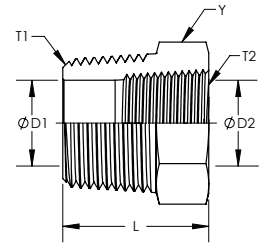

Description: **REDUCER BUSHING**
 Part No.: **5406**

Parker: PTR
 Weatherhead: 3109
 Aeroquip: 2081
 Gates: MP-FPS

Item #	Y Hex	T1	D1	T2	D2	L
9-5406-4-2	0.625	1/4-18	0.281	1/8-27	0.332	0.850
9-5406-6-2	0.750	3/8-18	0.332	1/8-27	0.332	0.850
9-5406-6-4	0.750	3/8-18	0.406	1/4-18	0.438	0.850
9-5406-8-4	0.875	1/2-14	0.438	1/4-18	0.438	1.100
9-5406-8-6	0.875	1/2-14	0.531	3/8-18	0.563	1.100
9-5406-12-4	1.125	3/4-14	0.438	1/4-18	0.438	1.170
9-5406-12-6	1.125	3/4-14	0.563	3/8-18	0.563	1.170
9-5406-12-8	1.125	3/4-14	0.703	1/2-14	0.703	1.170
9-5406-16-6	1.375	1-11-1/2	0.563	3/8-18	0.563	1.360
9-5406-16-8	1.375	1-11-1/2	0.703	1/2-14	0.703	1.360
9-5406-16-12	1.375	1-11-1/2	0.906	3/4-14	0.906	1.360
9-5406-20-8	1.750	1-1/4-11-1/2	0.703	1/2-14	0.703	1.470
9-5406-20-12	1.750	1-1/4-11-1/2	0.906	3/4-14	0.906	1.470
9-5406-20-16	1.750	1-1/4-11-1/2	1.141	1-11-1/2	1.141	1.470
9-5406-24-12	2.000	1-1/2-11-1/2	0.906	3/4-14	0.906	1.570
9-5406-24-16	2.000	1-1/2-11-1/2	1.141	1-11-1/2	1.141	1.570
9-5406-24-20	2.000	1-1/2-11-1/2	1.484	1-1/4-11-1/2	1.484	1.570
9-5406-32-20	2.500	2-11-1/2	1.484	1-1/4-11-1/2	1.484	1.750
9-5406-32-24	2.500	2-11-1/2	1.744	1-1/2-11-1/2	1.744	1.750