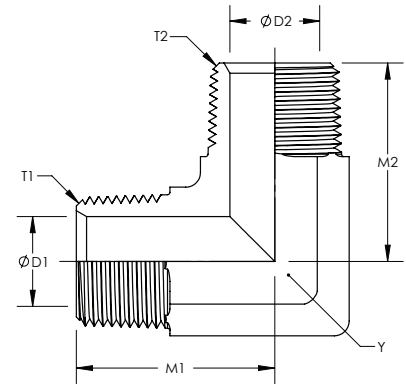

Description: **90° MALE PIPE ELBOW**
 Part No.: **5500**

Parker: CR
 Weatherhead: F3529
 Aeroquip: 2085
 Gates: MP-MP90

Part #	Y Hex	T1	M1	D1	T2	M2	D2
9-5500-4-4	0.563	1/4-18	1.090	0.281	1/4-18	1.090	0.281
9-5500-6-4	0.750	3/8-18	1.220	0.406	1/4-18	1.220	0.281
9-5500-6-6	0.750	3/8-18	1.220	0.406	3/8-18	1.220	0.406
9-5500-8-6	0.875	1/2-14	1.470	0.531	3/8-18	1.280	0.406
9-5500-8-8	0.875	1/2-14	1.470	0.531	1/2-14	1.470	0.531
9-5500-12-8	1.063	3/4-14	1.590	0.719	1/2-14	1.590	0.531
9-5500-12-12	1.063	3/4-14	1.590	0.719	3/4-14	1.590	0.719
9-5500-16-12	1.313	1-11-1/2	1.970	0.938	3/4-14	1.780	0.719
9-5500-16-16	1.313	1-11-1/2	1.970	0.938	1-11-1/2	1.970	0.938