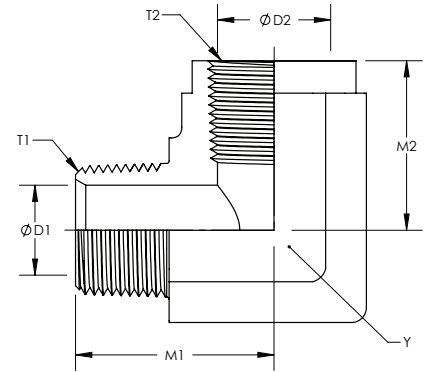

Description: **90° STREET ELBOW**
 Part No.: **5502**

Parker: CD
 Weatherhead: F3409
 Aeroquip: 2089
 Gates: MP-FP90

Item #	Y Hex	T1	M1	D1	T2	M2	D2
9-5502-2-2	0.563	1/8-27	0.780	0.188	1/8-27	0.660	0.332
9-5502-4-2	0.563	1/4-18	1.090	0.281	1/8-27	0.670	0.332
9-5502-4-4	0.750	1/4-18	1.090	0.281	1/4-18	0.880	0.438
9-5502-4-6	0.875	1/4-18	1.220	0.281	3/8-18	1.020	0.563
9-5502-6-4	0.750	3/8-18	1.220	0.406	1/4-18	1.010	0.438
9-5502-6-6	0.875	3/8-18	1.220	0.406	3/8-18	1.020	0.563
9-5502-6-8	1.063	3/8-18	1.280	0.406	1/2-14	1.230	0.703
9-5502-8-6	0.875	1/2-14	1.470	0.531	3/8-18	1.010	0.563
9-5502-8-8	1.063	1/2-14	1.470	0.531	1/2-14	1.230	0.703
9-5502-8-12	1.313	1/2-14	1.590	0.531	3/4-14	1.360	0.906
9-5502-12-8	1.063	3/4-14	1.590	0.719	1/2-14	1.230	0.703
9-5502-12-12	1.313	3/4-14	1.590	0.719	3/4-14	1.360	0.906
9-5502-16-12	1.313	1-11-1/2	1.970	0.938	3/4-14	1.360	0.906
9-5502-16-16	1.625	1-11-1/2	1.970	0.938	1-11-1/2	1.620	1.141
9-5502-16-20	1.875	1-11-1/2	2.350	0.938	1-1/4-11-1/2	1.700	1.484
9-5502-20-16	1.625	1-1/4-11-1/2	2.380	1.250	1-11-1/2	1.680	1.141
9-5502-20-20	1.875	1-1/4-11-1/2	2.380	1.250	1-1/4-11-1/2	1.700	1.484