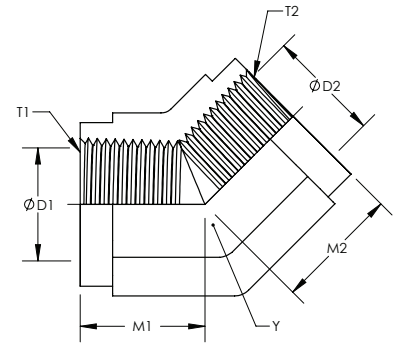

Description: **45° FEMALE PIPE ELBOW**
 Part No.: **5505**

Parker: DD45
 Weatherhead: F3559
 Aeroquip: /
 Gates: /

Item #	Y Hex	T	M1	D1	T2	M2	D2
9-5505-4-4	0.750	1/4-18	0.690	0.438	1/4-18	0.690	0.438
9-5505-6-6	0.875	3/8-18	0.750	0.563	3/8-18	0.750	0.563
9-5505-8-8	1.063	1/2-14	0.940	0.703	1/2-14	0.940	0.703
9-5505-12-12	1.313	3/4-14	1.000	0.906	3/4-14	1.000	0.906
9-5505-16-16	1.625	1-11-1/2	1.190	1.141	1-11-1/2	1.190	1.141