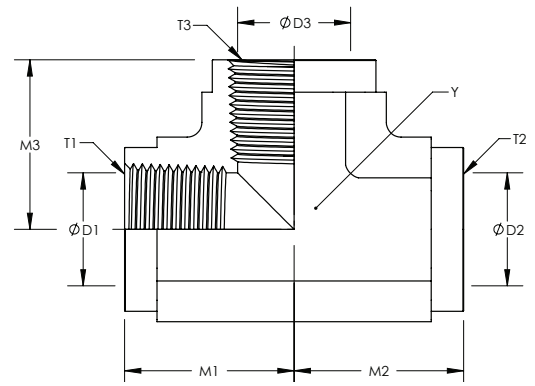

Description:
Part No.:

FEMALE PIPE TEE
5605

Parker:
Weatherhead:
Aeroquip:
Gates:

MMO
F3709
2090
FP-FP-FP

Item #	Y Hex	T1	M1	D1	T2	M2	D2	T3	M3	D3
9-5605-2-2-2	0.563	1/8-27	0.660	0.332	1/8-27	0.660	0.332	1/8-27	0.660	0.332
9-5605-4-4-4	0.750	1/4-18	0.880	0.438	1/4-18	0.880	0.438	1/4-18	0.880	0.438
9-5605-6-6-6	0.875	3/8-18	1.020	0.563	3/8-18	1.020	0.563	3/8-18	1.020	0.563
9-5605-8-8-8	1.063	1/2-14	1.230	0.703	1/2-14	1.230	0.703	1/2-14	1.230	0.703
9-5605-12-12-12	1.313	3/4-14	1.360	0.906	3/4-14	1.360	0.906	3/4-14	1.360	0.906
9-5605-16-16-16	1.625	1-11-1/2	1.620	1.141	1-11-1/2	1.620	1.141	1-11-1/2	1.620	1.141