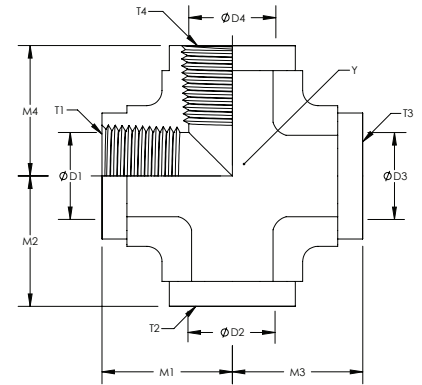

Description:
Part No.:

**FEMALE PIPE CROSS
5652**

Parker:
Weatherhead:
Aeroquip:
Gates:

KMMOO
F3959
2080
/

| Item # | Y Hex | T1/T3 | M1/M3 | D1/D3 | T2/T4 | M2/M4 | D2/D4 |
|--------------------|-------|----------|-------|-------|----------|-------|-------|
| 9-5652-2-2-2-2 | 0.563 | 1/8-27 | 0.660 | 0.332 | 1/8-27 | 0.660 | 0.332 |
| 9-5652-4-4-4-4 | 0.750 | 1/4-18 | 0.880 | 0.438 | 1/4-18 | 0.880 | 0.438 |
| 9-5652-6-6-6-6 | 0.875 | 3/8-18 | 1.020 | 0.563 | 3/8-18 | 1.020 | 0.563 |
| 9-5652-8-8-8-8 | 1.063 | 1/2-14 | 1.230 | 0.703 | 1/2-14 | 1.230 | 0.703 |
| 9-5652-12-12-12-12 | 1.313 | 3/4-14 | 1.360 | 0.906 | 3/4-14 | 1.360 | 0.906 |
| 9-5652-16-16-16-16 | 1.625 | 1-11-1/2 | 1.620 | 1.141 | 1-11-1/2 | 1.620 | 1.141 |