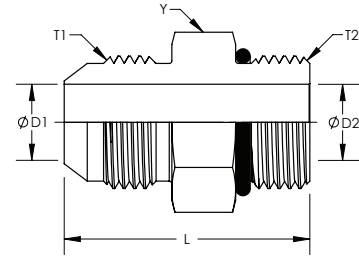

Description: **STRAIGHT THREAD CONNECTOR**
 Part No.: **6400**

Parker: F5OX
 Weatherhead: 5315
 Aeroquip: 202702-[R]
 Gates: MB-MJ

Item #	Y Hex	T1	D1	T2	D2	L
9-6400-4-3	0.563	7/16-20	0.172	3/8-24	0.125	1.170
9-6400-4-4	0.563	7/16-20	0.172	7/16-20	0.172	1.230
9-6400-4-5	0.625	7/16-20	0.172	1/2-20	0.234	1.230
9-6400-4-6	0.688	7/16-20	0.172	9/16-18	0.297	1.290
9-6400-6-6	0.688	9/16-18	0.297	9/16-18	0.297	1.300
9-6400-6-8	0.875	9/16-18	0.297	3/4-16	0.391	1.380
9-6400-6-10	1.000	9/16-18	0.297	7/8-14	0.484	1.500
9-6400-8-6	0.813	3/4-16	0.391	9/16-18	0.297	1.440
9-6400-8-8	0.875	3/4-16	0.391	3/4-16	0.391	1.480
9-6400-8-10	1.000	3/4-16	0.391	7/8-14	0.484	1.600
9-6400-8-12	1.250	3/4-16	0.391	1-1/16-12	0.609	1.760
9-6400-10-8	0.938	7/8-14	0.484	3/4-16	0.391	1.640
9-6400-10-10	1.000	7/8-14	0.484	7/8-14	0.484	1.700
9-6400-10-12	1.250	7/8-14	0.484	1-1/16-12	0.609	1.860
9-6400-12-10	1.125	1-1/16-12	0.609	7/8-14	0.484	1.880
9-6400-12-12	1.250	1-1/16-12	0.609	1-1/16-12	0.609	1.970
9-6400-12-16	1.500	1-1/16-12	0.609	1-5/16-12	0.844	1.990
9-6400-16-12	1.375	1-5/16-12	0.844	1-1/16-12	0.609	2.040
9-6400-16-16	1.500	1-5/16-12	0.844	1-5/16-12	0.844	2.040
9-6400-16-20	1.875	1-5/16-12	0.844	1-5/8-12	1.078	2.120
9-6400-20-16	1.688	1-5/8-12	1.078	1-5/16-12	0.844	2.330
9-6400-20-20	1.875	1-5/8-12	1.078	1-5/8-12	1.078	2.170