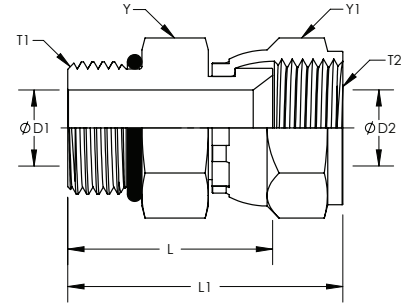

Description:
Part No.:

**STRAIGHT THREAD O RING TO FEMALE 37° JIC SWIVEL
6402**

Parker: F65OX
Weatherhead: 9316
Aeroquip: 2266
Gates: /

Item #	Y Hex	Y1 Hex	T1	D1	T2	D2	L	L1
9-6402-4-4	0.563	0.563	7/16-20	0.172	7/16-20	0.172	1.020	1.310
9-6402-6-6	0.688	0.688	9/16-18	0.297	9/16-18	0.297	1.150	1.480
9-6402-8-8	0.875	0.875	3/4-16	0.391	3/4-16	0.391	1.280	1.650
9-6402-10-10	1.000	1.000	7/8-14	0.484	7/8-14	0.484	1.430	1.880
9-6402-12-12	1.250	1.250	1-1/16-12	0.609	1-1/16-12	0.609	1.630	2.150
9-6402-16-16	1.500	1.500	1-5/16-12	0.844	1-5/16-12	0.844	1.720	2.270