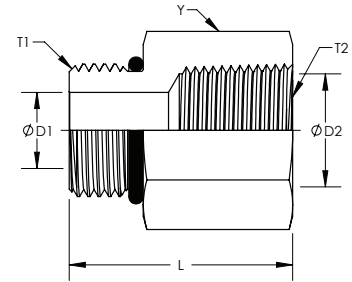

Description:
Part No.:

**STRAIGHT THREAD O RING ADAPTER
6405**

Parker:
Weatherhead:
Aeroquip:
Gates:

F50G
3269
2216-[R]
MB-FP

Item #	Y Hex	T1	D1	T2	D2	L
9-6405-4-4	0.750	7/16-20	0.172	1/4-18	0.438	1.205
9-6405-5-4	0.750	1/2-20	0.234	1/4-18	0.438	1.205
9-6405-6-4	0.750	9/16-18	0.297	1/4-18	0.438	1.235
9-6405-6-6	0.875	9/16-18	0.297	3/8-18	0.563	1.301
9-6405-6-8	1.125	9/16-18	0.297	1/2-14	0.703	1.642
9-6405-8-4	0.875	3/4-16	0.391	1/4-18	0.438	1.331
9-6405-8-6	0.875	3/4-16	0.391	3/8-18	0.563	1.341
9-6405-8-8	1.125	3/4-16	0.391	1/2-14	0.703	1.572
9-6405-10-8	1.125	7/8-14	0.484	1/2-14	0.703	1.632
9-6405-10-12	1.375	7/8-14	0.484	3/4-14	0.906	1.700
9-6405-12-8	1.250	1-1/16-12	0.609	1/2-14	0.703	1.780
9-6405-12-12	1.375	1-1/16-12	0.609	3/4-14	0.906	1.790
9-6405-14-12	1.375	1-3/16-12	0.719	3/4-14	0.906	1.764
9-6405-16-12	1.500	1-5/16-12	0.844	3/4-14	0.906	1.803
9-6405-16-16	1.625	1-5/16-12	0.844	1-11-1/2	1.141	2.033
9-6405-20-16	1.875	1-5/8-12	1.078	1-11-1/2	1.141	2.106
9-6405-20-20	2.000	1-5/8-12	1.078	1-1/4-11-1/2	1.484	2.126
9-6405-24-24	2.375	1-7/8-12	1.313	1-1/2-11-1/2	1.744	2.131