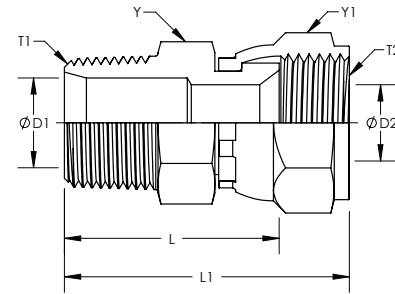

Description:  
Part No.:

**MALE PIPE TO FEMALE 37° JIC SWIVEL  
6505**

Parker:  
Weatherhead:  
Aeroquip:  
Gates:

F6X  
9100  
2018  
FJX-MP

Item #	Y Hex	Y1 Hex	T1	D1	T2	D2	L	L1
9-6505-4-4	0.563	0.563	1/4-18	0.281	7/16-20	0.172	1.200	1.550
9-6505-6-6	0.750	0.688	3/8-18	0.406	9/16-18	0.297	1.260	1.640
9-6505-6-8	0.875	0.875	3/8-18	0.406	3/4-16	0.391	1.310	1.740
9-6505-8-8	0.875	0.875	1/2-14	0.531	3/4-16	0.391	1.560	1.990
9-6505-8-12	1.000	1.250	1/2-14	0.531	1-1/16-12	0.609	1.580	2.150
9-6505-12-12	1.125	1.250	3/4-14	0.719	1-1/16-12	0.609	1.720	2.290
9-6505-16-16	1.375	1.500	1-11-1/2	0.938	1-5/16-12	0.844	1.970	2.570
9-6505-24-24	2.000	2.250	1-1/2-11-1/2	1.500	1-7/8-12	1.313	2.270	2.990