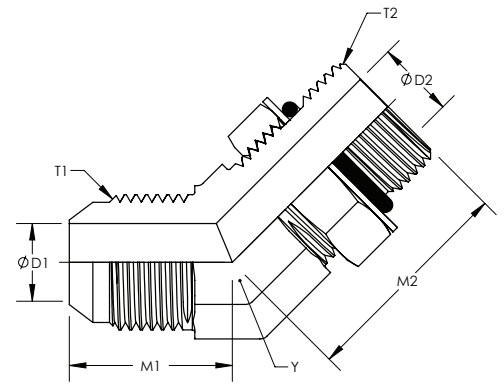

Description: **45° STRAIGHT THREAD ELBOW**  
 Part No.: **6802**

Parker: V5OX  
 Weatherhead: F5365  
 Aeroquip: 2061-[R]  
 Gates: MB-MJ45

Item #	Y Hex	T1	M1	D1	T2	M2	D2
9-6802-4-4	0.438	7/16-20	0.720	0.172	7/16-20	0.940	0.172
9-6802-6-6	0.563	9/16-18	0.830	0.297	9/16-18	1.140	0.297
9-6802-8-8	0.750	3/4-16	0.980	0.391	3/4-16	1.300	0.391
9-6802-10-10	0.875	7/8-14	1.110	0.484	7/8-14	1.520	0.484
9-6802-10-12	1.063	7/8-14	1.160	0.484	1-1/16-12	1.730	0.609
9-6802-12-10	1.063	1-1/16-12	1.280	0.609	7/8-14	1.570	0.484
9-6802-12-12	1.063	1-1/16-12	1.280	0.609	1-1/16-12	1.730	0.609
9-6802-16-16	1.313	1-5/16-12	1.470	0.844	1-5/16-12	1.860	0.844