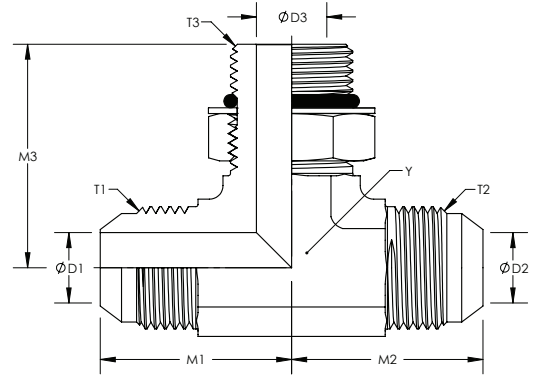

Description: **STRAIGHT THREAD BRANCH TEE**
 Part No.: **6803**

Parker: S5OX
 Weatherhead: F5715
 Aeroquip: 203003-[R]
 Gates: MJ-MJ-MB

Item #	Y Hex	T1	M1	D1	T2	M2	D2	T3	M3	D3
9-6803-4-4-4	0.438	7/16-20	0.890	0.172	7/16-20	0.890	0.172	7/16-20	1.030	0.172
9-6803-6-6-6	0.563	9/16-18	1.060	0.297	9/16-18	1.060	0.297	9/16-18	1.250	0.297
9-6803-8-8-8	0.750	3/4-16	1.250	0.391	3/4-16	1.250	0.391	3/4-16	1.450	0.391
9-6803-10-10-10	0.875	7/8-14	1.450	0.484	7/8-14	1.450	0.484	7/8-14	1.700	0.484
9-6803-12-12-12	1.063	1-1/16-12	1.660	0.609	1-1/16-12	1.660	0.609	1-1/16-12	1.940	0.609
9-6803-16-16-16	1.313	1-5/16-12	1.810	0.844	1-5/16-12	1.810	0.844	1-5/16-12	2.050	0.844