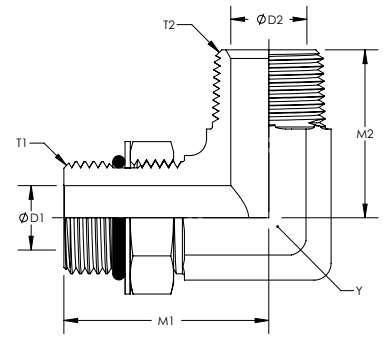

Description:
Part No.:

**90° STRAIGHT THREAD MALE TO MALE PIPE ELBOW
6806**

Parker:
Weatherhead:
Aeroquip:
Gates:

/
F3569
/
/

Item #	Y Hex	T1	M1	D1	T2	M2	D2
9-6806-4-4	0.563	7/16-20	1.190	0.234	1/4-18	1.090	0.281
9-6806-6-4	0.563	9/16-18	1.250	0.297	1/4-18	1.090	0.281
9-6806-6-6	0.750	9/16-18	1.320	0.297	1/4-18	1.090	0.281
9-6806-8-6	0.750	3/4-16	1.450	0.391	3/8-18	1.220	0.406
9-6806-8-8	0.875	3/4-16	1.540	0.391	1/2-14	1.470	0.531
9-6806-10-8	0.875	7/8-14	1.700	0.484	1/2-14	1.470	0.531
9-6806-12-12	1.063	1-1/16-12	1.940	0.609	3/4-14	1.590	0.719
9-6806-16-16	1.313	1-5/16-12	2.050	0.844	1-11-1/2	1.970	0.938
9-6806-20-20	1.625	1-5/8-12	2.250	1.078	1-1/4-11-1/2	2.380	1.250