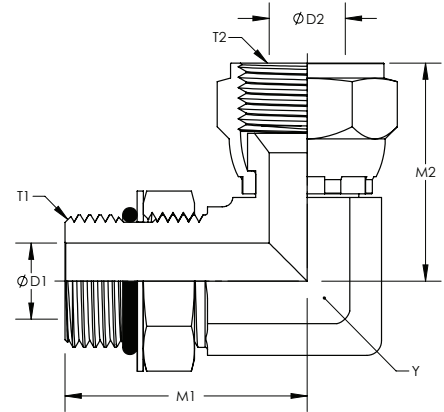

Description: **90° FEMALE SWIVEL TO MALE ORB**  
 Part No.: **6809**

Parker: AOEX6  
 Weatherhead: 6809  
 Aeroquip: /  
 Gates: /

Item #	Y Hex	T1	M1	D1	T2	M2	D2
9-6809-4-4	0.438	7/16-20	1.030	0.172	7/16-20	1.000	0.172
9-6809-6-6	0.563	9/16-18	1.250	0.297	9/16-18	1.250	0.297
9-6809-8-8	0.750	3/4-16	1.450	0.391	3/4-16	1.380	0.391
9-6809-10-10	0.875	7/8-14	1.700	0.484	7/8-14	1.620	0.484
9-6809-12-12	1.063	1-1/16-12	1.940	0.609	1-1/16-12	1.750	0.609
9-6809-16-16	1.313	1-5/16-12	2.050	0.844	1-5/16-12	2.000	0.844