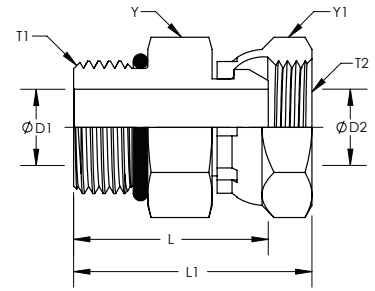

Description:
Part No.:

**MALE SAE TO FEMALE PIPE SWIVEL STRAIGHT
6900**

Parker: 507
Weatherhead: 9315
Aeroquip: 2066-[R]
Gates: MB-FPX

| Item # | Y Hex | Y1 Hex | T1 | D1 | T2 | D2 | L | L1 |
|--------------|-------|--------|-----------|-------|--------------|-------|-------|-------|
| 9-6900-4-4 | 0.563 | 0.688 | 7/16-20 | 0.172 | 1/4-18 | 0.220 | 1.110 | 1.300 |
| 9-6900-5-4 | 0.625 | 0.688 | 1/2-20 | 0.234 | 1/4-18 | 0.220 | 1.090 | 1.250 |
| 9-6900-6-4 | 0.688 | 0.688 | 9/16-18 | 0.297 | 1/4-18 | 0.220 | 1.070 | 1.260 |
| 9-6900-6-6 | 0.875 | 0.875 | 9/16-18 | 0.297 | 3/8-18 | 0.340 | 1.250 | 1.460 |
| 9-6900-6-8 | 0.813 | 1.000 | 9/16-18 | 0.297 | 1/2-14 | 0.460 | 1.290 | 1.570 |
| 9-6900-8-6 | 0.875 | 0.875 | 3/4-16 | 0.391 | 3/8-18 | 0.340 | 1.190 | 1.400 |
| 9-6900-8-8 | 0.875 | 1.000 | 3/4-16 | 0.391 | 1/2-14 | 0.460 | 1.270 | 1.550 |
| 9-6900-8-12 | 1.000 | 1.250 | 3/4-16 | 0.391 | 3/4-14 | 0.635 | 1.410 | 1.760 |
| 9-6900-10-8 | 1.000 | 1.000 | 7/8-14 | 0.484 | 1/2-14 | 0.460 | 1.330 | 1.610 |
| 9-6900-10-12 | 1.000 | 1.250 | 7/8-14 | 0.484 | 3/4-14 | 0.635 | 1.370 | 1.720 |
| 9-6900-12-8 | 1.250 | 1.000 | 1-1/16-12 | 0.609 | 1/2-14 | 0.460 | 1.450 | 1.730 |
| 9-6900-12-12 | 1.250 | 1.250 | 1-1/16-12 | 0.609 | 3/4-14 | 0.635 | 1.600 | 1.950 |
| 9-6900-12-16 | 1.250 | 1.500 | 1-1/16-12 | 0.609 | 1-11-1/2 | 0.831 | 1.700 | 2.050 |
| 9-6900-16-12 | 1.500 | 1.250 | 1-5/16-12 | 0.844 | 3/4-14 | 0.635 | 1.730 | 2.080 |
| 9-6900-16-16 | 1.500 | 1.500 | 1-5/16-12 | 0.844 | 1-11-1/2 | 0.831 | 1.710 | 2.060 |
| 9-6900-20-16 | 1.875 | 1.500 | 1-5/8-12 | 1.078 | 1-11-1/2 | 0.831 | 1.790 | 2.140 |
| 9-6900-20-20 | 1.875 | 1.875 | 1-5/8-12 | 1.078 | 1-1/4-11-1/2 | 1.087 | 1.790 | 2.210 |