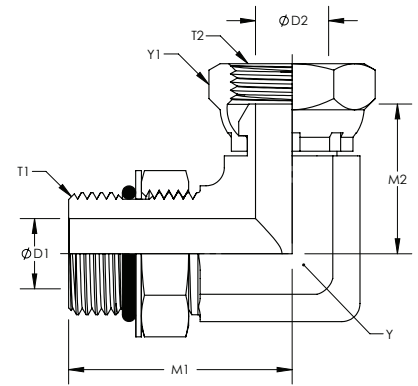

Description: **ADJUSTABLE MALE SAE TO
FEMALE PIPE SWIVEL 90°**
Part No.: **6901**

Parker: 2507
Weatherhead: 9515
Aeroquip: 2068-[R]
Gates: MB-FPX90

Item #	Y Hex	Y1 Hex	T1	M1	D1	T2	M2	D2
9-6901-4-4	0.563	0.688	7/16-20	1.190	0.172	1/4-18	0.880	0.220
9-6901-6-4	0.563	0.688	9/16-18	1.250	0.297	1/4-18	0.880	0.220
9-6901-6-6	0.563	0.875	9/16-18	1.250	0.297	3/8-18	0.900	0.340
9-6901-6-8	0.750	1.000	9/16-18	1.320	0.297	1/2-14	1.110	0.460
9-6901-8-4	0.750	0.688	3/4-16	1.450	0.391	1/4-18	0.970	0.220
9-6901-8-6	0.750	0.875	3/4-16	1.450	0.391	3/8-18	0.990	0.340
9-6901-8-8	0.750	1.000	3/4-16	1.450	0.391	1/2-14	1.110	0.460
9-6901-8-12	1.063	1.250	3/4-16	1.620	0.391	3/4-14	1.300	0.635
9-6901-10-8	0.875	1.000	7/8-14	1.700	0.484	1/2-14	1.110	0.460
9-6901-10-12	1.063	1.250	7/8-14	1.780	0.484	3/4-14	1.300	0.635
9-6901-12-8	1.063	1.000	1-1/16-12	1.940	0.609	1/2-14	1.300	0.460
9-6901-12-12	1.063	1.250	1-1/16-12	1.940	0.609	3/4-14	1.300	0.635
9-6901-12-16	1.313	1.500	1-1/16-12	2.050	0.609	1-11-1/2	1.540	0.831
9-6901-16-12	1.313	1.250	1-5/16-12	2.050	0.844	3/4-14	1.430	0.635
9-6901-16-16	1.313	1.500	1-5/16-12	2.050	0.844	1-11-1/2	1.540	0.831
9-6901-20-16	1.625	1.500	1-5/8-12	2.250	1.078	1-11-1/2	1.700	0.831
9-6901-20-20	1.625	1.875	1-5/8-12	2.250	1.078	1-1/4-11-1/2	1.730	1.087