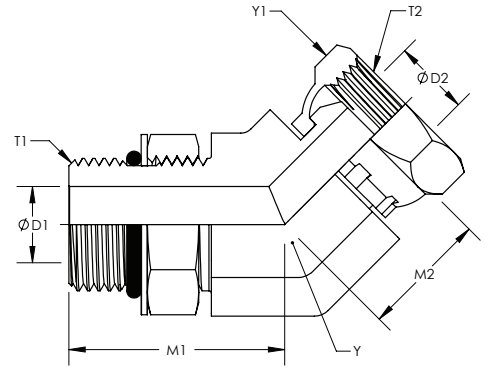

Description: **ADJUSTABLE MALE SAE TO FEMALE PIPE SWIVEL 45°**
 Part No.: **6902**

Parker: 3507
 Weatherhead: 9365
 Aeroquip: 2067-[R]
 Gates: MB-FPX45

Item #	Y Hex	Y1 Hex	T1	M1	D1	T2	M2	D2
9-6902-4-4	0.438	0.688	7/16-20	1.080	0.172	1/4-18	0.610	0.220
9-6902-6-4	0.563	0.688	9/16-18	1.140	0.297	1/4-18	0.730	0.220
9-6902-6-6	0.563	0.875	9/16-18	1.170	0.297	3/8-18	0.810	0.340
9-6902-8-6	0.750	0.875	3/4-16	1.300	0.391	3/8-18	0.810	0.340
9-6902-8-8	0.875	1.000	3/4-16	1.360	0.391	1/2-14	0.880	0.460
9-6902-12-12	1.063	1.250	3/4-16	1.410	0.391	3/4-14	1.020	0.635
9-6902-10-8	0.875	1.000	7/8-14	1.520	0.484	1/2-14	0.880	0.460
9-6902-12-8	1.063	1.000	1-1/16-12	1.730	0.609	1/2-14	1.020	0.460
9-6902-12-12	1.063	1.250	1-1/16-12	1.730	0.609	3/4-14	1.020	0.635