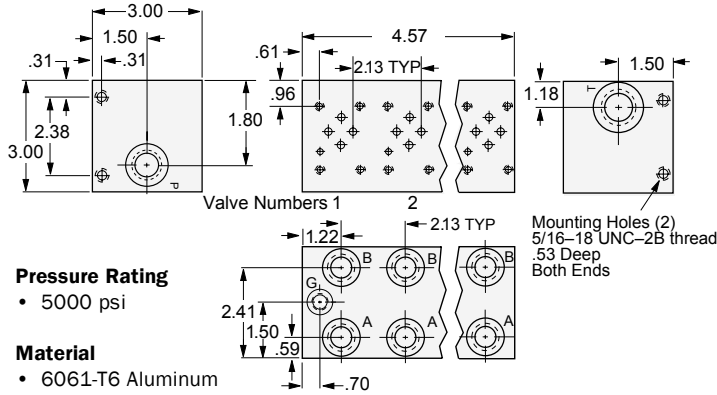

Series

2.13 Spacing

Pressure Rating
• 5000 psi

Material
• 6061-T6 Aluminum

PORTS

- T
1 1/16-12 O-ring port (SAE -12)
- A & B
3/4-16 O-ring port (SAE -8)
- G Gauge with plug
7/16-20 O-ring port (SAE -4)
- P
7/8-14 O-ring port (SAE -10)