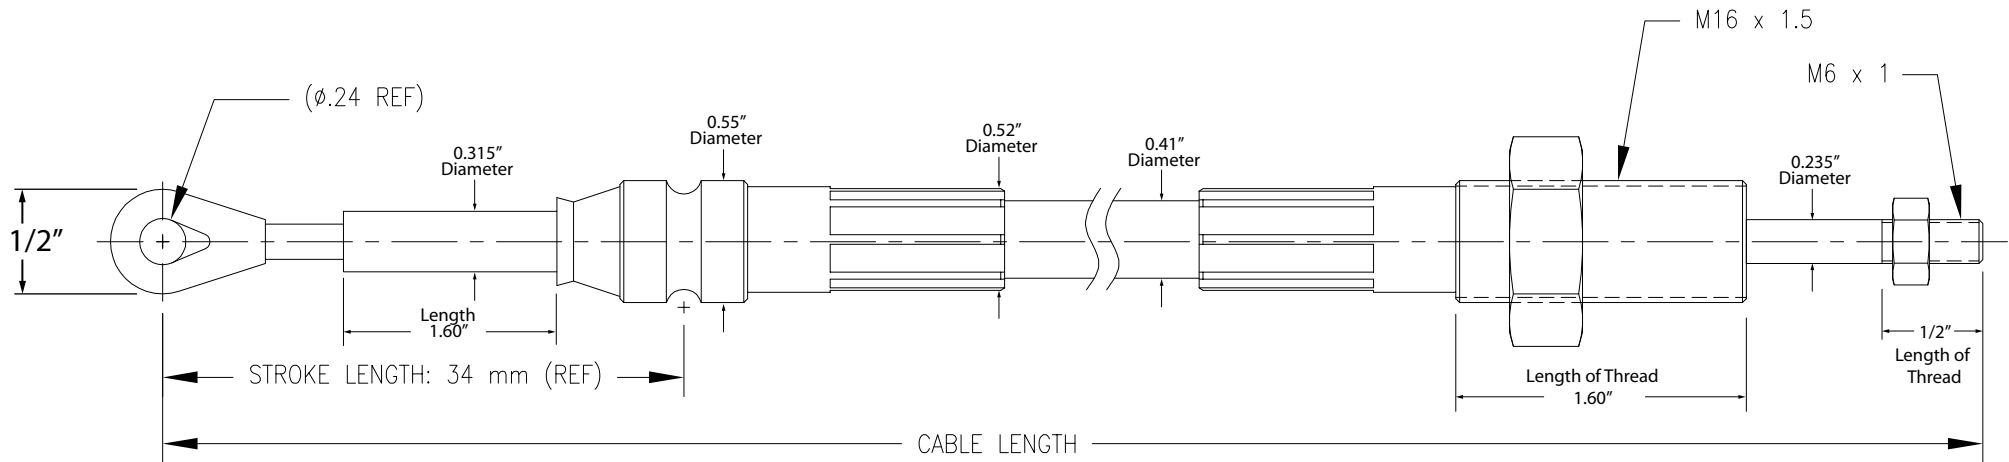

200 mm BEND RADIUS
BLACK COVER
-40°C/80°C OPERATING TEMPERATURE

660171xxx

LENGTH OF CABLE IN CENTIMETERS

Side View of Clevis