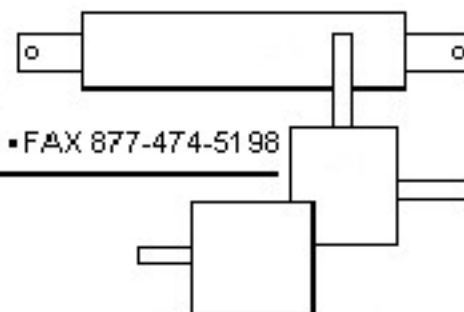

SURPLUS CENTER

1015 West "O" St. • P.O. Box 82209 • Lincoln, NE 68501-2209 • 800-488-3407 • FAX 877-474-5198

To reverse motor direction:

Internally, the wires on the brushes must be swapped from Post 1, to Post 2 (& Post 2 to Post 1). Both wires on post 2 must be moved to post 1. The wires are to short to reach and will need to be lengthened.