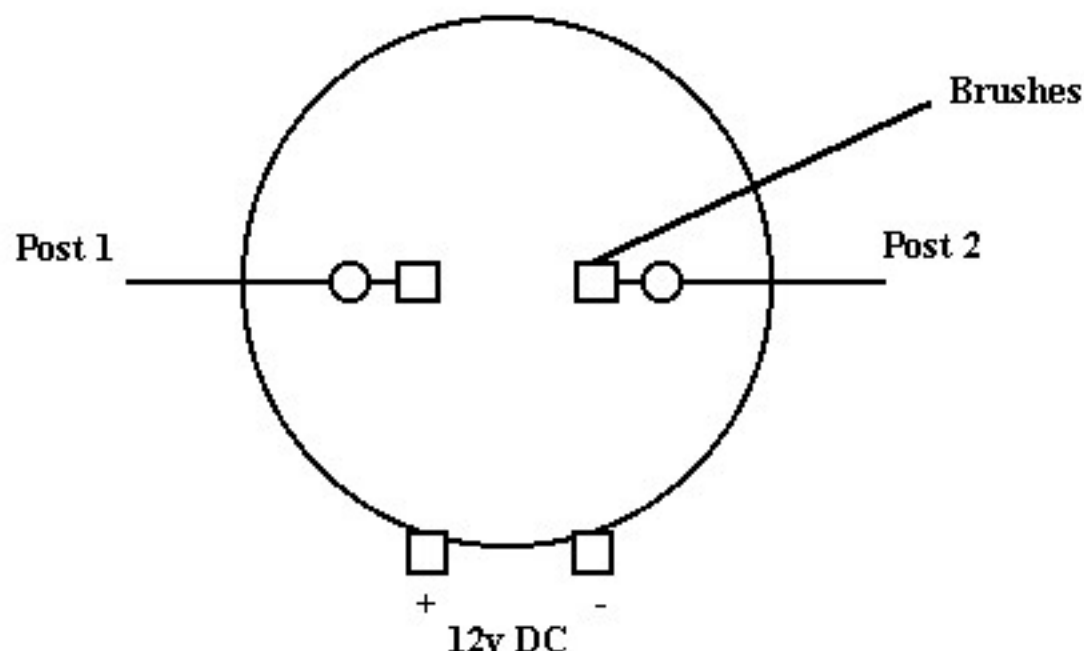

SURPLUS CENTER

1015 West "O" St. • P.O. Box 82209 • Lincoln, NE 68501-2209 • 800-488-3407 • FAX 877-474-5198

To reverse motor direction:

Internally, the wires on the brushes must be swapped from Post 1, to Post 2 (& Post 2 to Post 1). Both wires on post 2 must be moved to post 1. The wires are to short to reach and will need to be lengthened.